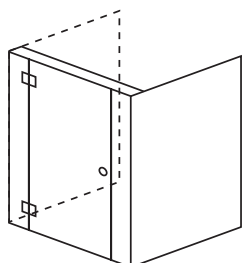

J. £2705.00