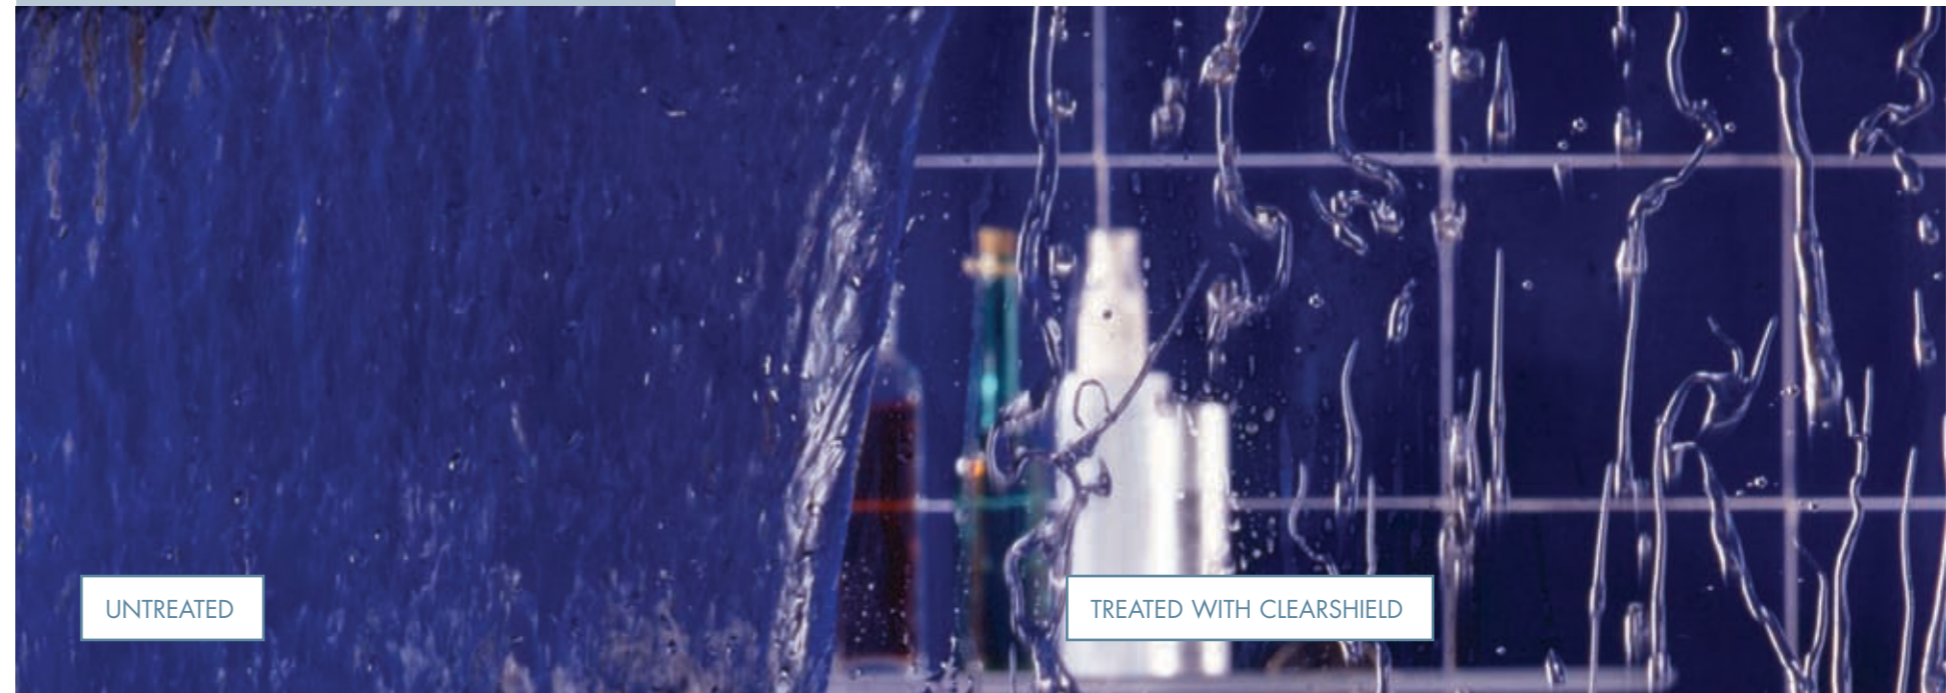

SAFETY GLASS

All glass used in Glasstrends frameless showers is 10mm thick toughened safety glass which is manufactured to British and European Safety Standard BS EN 12150:2000 and impact tested to BS EN 12600:2002. Toughened glass is a thermally strengthened glass which is five to seven times stronger than non-toughened glass. In the event of breakage, toughened glass will fracture into small uniform fragments with dulled edges to prevent serious injury.

GLASS OPTIONS

You can choose to have your shower glass made with *Standard Clear Glass* which has a natural green hue or *Ultra Clear Low Iron Glass* which does not. For example when looking through *Standard Clear Glass* with a white background the glass will appear quite green. Because *Ultra Clear Low Iron Glass* is optically clearer, it is almost unnoticeable against the same white background.

There are various applications available to provide colour and texture to your shower glass. Please call us and one of our technical advisers will be happy to discuss your requirements and offer some options for you.

Call: 020 7223 4017