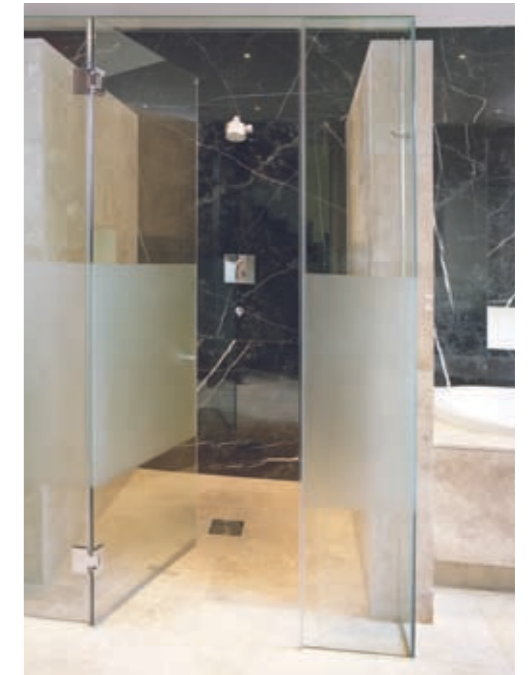

GLASSTRENDS – THE COMPANY

Glasstrends will provide you with a customised design and fitting service for frameless glass showers.

Our shower enclosures are tailored to your individual requirements, with a sophisticated range of fixtures and fittings giving you complete freedom of design. We take the greatest care when measuring, designing and fitting your new installation.

A PROFESSIONAL SERVICE

Our experienced advisers will carry out a site survey and help you choose the best shower for your room.

Hinges, handles and fittings are available in a variety of styles and finishes, to complement your existing decor. They are manufactured to the highest standards to provide functionality with subtlety. Custom made fittings can also be created to enhance your individual space.

Dedicated tradesmen will ensure your shower screen is fitted professionally and on time.

A TOUCH OF CLASS

Call us and an experienced adviser will be happy to discuss your requirements. Or visit our St John's Hill showroom to see for yourself the stunning difference a frameless shower will make to your home.

You'll be amazed at how something almost invisible can add a touch of class to a room.

Call: 020 7223 4017