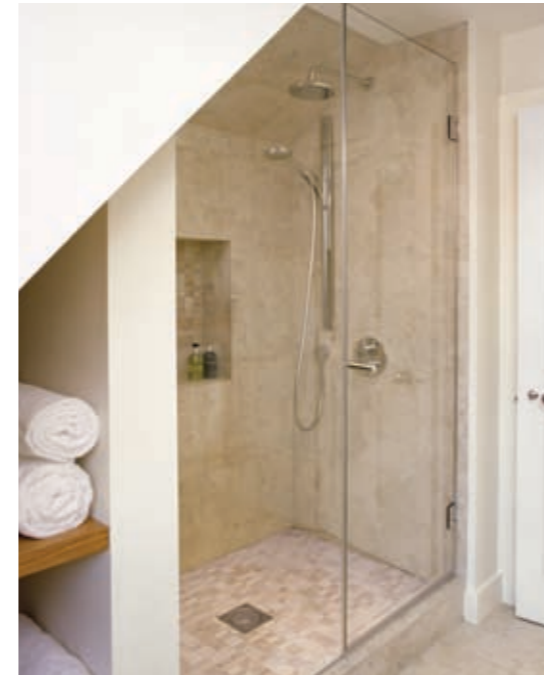

GLASSTRENDS – THE COMPANY

Glasstrends will provide you with a customised design and fitting service for frameless glass showers.

Our shower enclosures are tailored to your individual requirements, with a sophisticated range of fixtures and fittings giving you complete freedom of design. We take the greatest care when measuring, designing and fitting your new installation.

A PROFESSIONAL SERVICE

Our experienced advisers will carry out a site survey and help you choose the best shower for your room.

Hinges, handles and fittings are available in a variety of styles and finishes, to complement your existing decor. They are manufactured to the highest standards to provide functionality with subtlety. Custom made fittings can also be created to enhance your individual space.

Dedicated tradesmen will ensure your shower screen is fitted professionally and on time.

A TOUCH OF CLASS

Call us and an experienced adviser will be happy to discuss your requirements. Or visit our St John's Hill showroom to see for yourself the stunning difference a frameless shower will make to your home.

You'll be amazed at how something almost invisible can add a touch of class to a room.

Call: 020 7223 4017