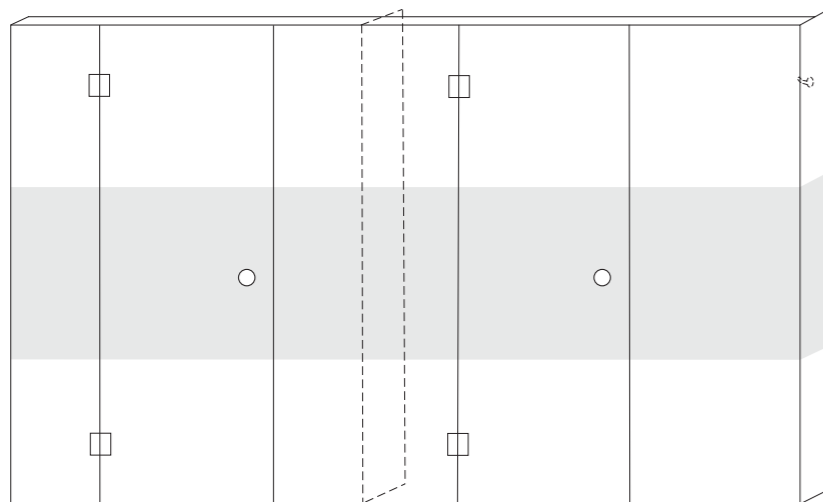

OUR DESIGN SERVICE IS EXCLUSIVE

It matters to us that we can adapt to your space.
Our design service forms the basis of each installation.

Featured installation: Toughened glass doors to shower
and w/c with sandblasted modesty detail.