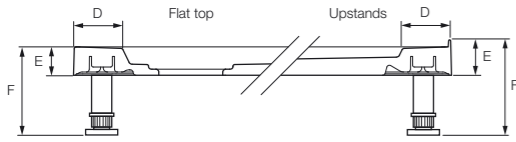

Mira Flight Low trays

- Only 40mm high
- Scratch, chip and discolouration resistant
- Optional riser kit featuring strong 'push-fit' legs for solid floor applications
- Vortex waste which rapidly sucks water from the tray from 25 - 30 litres a minute

- Includes BioCote® to reduce bacteria and mould growth by up to 99.9%
- Variants with integral upstands for watertight performance
- 10 year guarantee for home use

Mira Flight Low height Flat top or Upstands