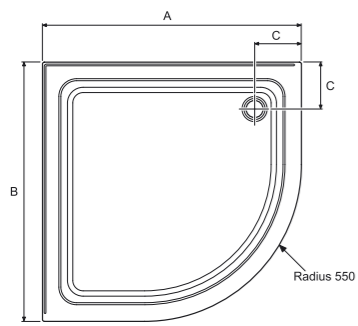

Mira Flight tray - quadrant

Left hand Right hand

Mira Flight tray - quadrant

All dimensions are in mm

size	upstands	tray product code	price	flexible height riser conversion kit	price	flush fit riser conversion kit	price
800x800	0	1.1783.040.WH	£164.40	1.1570.753.WH	£78.00	1.1783.102.WH	£80.40
800x800	2	1.1783.041.WH	£202.80	1.1570.753.WH	£78.00	1.1783.102.WH	£80.40
900x900	0	1.1783.042.WH	£177.60	1.1570.753.WH	£78.00	1.1783.102.WH	£80.40
900x900	2	1.1783.043.WH	£229.20	1.1570.753.WH	£78.00	1.1783.102.WH	£80.40
1000x800 LH	0	1.1783.044.WH	£231.60	1.1570.750.WH	£117.60	1.1783.105.WH	£117.60
1000x800 RH	0	1.1783.045.WH	£231.60	1.1570.750.WH	£117.60	1.1783.105.WH	£117.60
1200x900 LH	0	1.1783.046.WH	£262.80	1.1570.750.WH	£117.60	1.1783.105.WH	£117.60
1200x900 RH	0	1.1783.047.WH	£262.80	1.1570.750.WH	£117.60	1.1783.105.WH	£117.60

Dimensions

Flat top							Upstands						
A	B	C	D	E	F (Flex)	F (Flush)	A	B	C	D	E	F (Flex)	F (Flush)
800	800	160	55	90	185-205	190	810	810	165	60	112	207-227	212
900	900	160	55	90	185-205	190	910	910	165	60	112	207-227	212
1000	800	160	55	90	185-205	190	N/A	N/A	N/A	N/A	N/A	N/A	N/A
1200	900	160	55	90	185-205	190	N/A	N/A	N/A	N/A	N/A	N/A	N/A