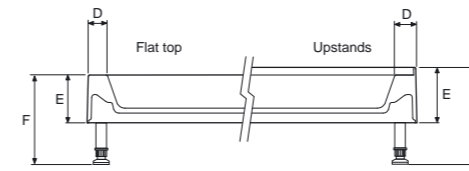

Mira Flight height Flat top or Upstands