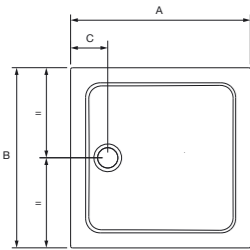

Mira Flight Safe tray - square