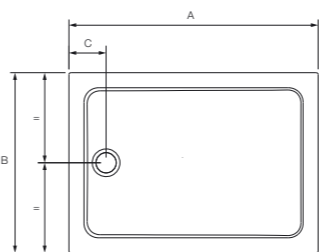

Mira Flight Safe tray - rectangle

Dimensions (mm)											
Flat top						Upstands					
A	B	C	D	E	F	A	B	C	D	E	F
900	760	165	68	40	140-160	910	770	170	72	62	162-182
1000	700	165	68	40	140-160	-	-	-	-	-	-
1000	760	165	68	40	140-160	1010	770	170	72	62	162-182
1000	800	165	68	40	140-160	1010	810	170	72	62	162-182
1100	800	165	68	40	140-160	-	-	-	-	-	-
1200	700	165	68	40	140-160	-	-	-	-	-	-
1200	760	165	68	40	140-160	1210	770	170	72	62	162-182
1200	800	165	68	40	140-160	1210	810	170	72	62	162-182
1200	900	165	68	40	140-160	1210	910	170	72	62	162-182
1400	700	165	68	40	140-160	-	-	-	-	-	-
1400	760	165	68	40	140-160	-	-	-	-	-	-
1400	800	165	68	40	140-160	1410	810	170	72	62	162-182
1400	900	165	68	40	140-160	1410	910	170	72	62	162-182
1500	700	165	68	40	140-160	-	-	-	-	-	-
1500	760	165	68	40	140-160	-	-	-	-	-	-
1600	700	165	68	40	140-160	-	-	-	-	-	-
1600	760	165	68	40	140-160	-	-	-	-	-	-
1600	900	165	68	40	140-160	-	-	-	-	-	-
1700	700	165	68	40	140-160	-	-	-	-	-	-
1700	760	165	68	40	140-160	1710	770	170	72	62	162-182
1700	900	165	68	40	140-160	1710	910	170	72	62	162-182

Mira tile upstand kit

Forms a seal to the tray and provides an upstand to tile onto