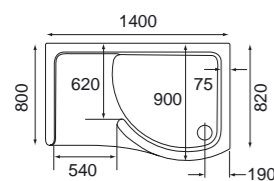

Mira Flight walk-in trays

1400 x 800mm

Right hand shown