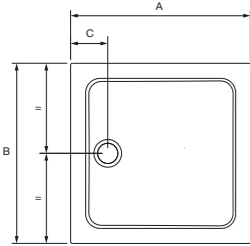

Mira Flight Low tray - square