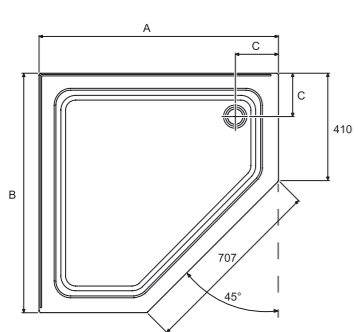

Mira Flight tray - pentagon

Left hand Right hand

Mira Flight tray - pentagon

All dimensions are in mm

size	upstands	tray product code	price	flexible height riser conversion kit	price	flush fit riser conversion kit	price
900x900	0	1.1783.050.WH	£177.60	1.1570.132.WH	£67.20	1.1783.106.WH	£117.60
900x900	2	1.1783.051.WH	£268.80	1.1570.132.WH	£67.20	1.1783.106.WH	£117.60
1200x900 LH	0	1.1783.052.WH	£264.00	1.1570.751.WH	£117.60	1.1783.106.WH	£117.60
1200x900 RH	0	1.1783.053.WH	£264.00	1.1570.751.WH	£117.60	1.1783.106.WH	£117.60

Dimensions

Flat top							Upstands						
A	B	C	D	E	F (Flex)	F (Flush)	A	B	C	D	E	F (Flex)	F (Flush)
900	900	160	55	90	210-240	190	910	910	165	60	112	232-262	212
1200	900	160	55	90	210-240	190	N/A	N/A	N/A	N/A	N/A	N/A	N/A