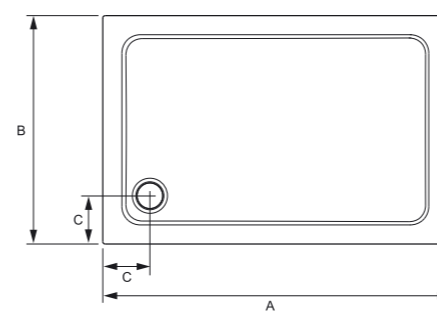

Mira Flight tray - rectangle

Mira Flight tray - rectangle

All dimensions are in mm

size	upstands	product tray code	price	flexible height riser conversion kit	price	flush fit riser conversion kit	price
900x760	0	1.1783.009.WH	£177.60	1.1570.130.WH	£67.20	1.1783.101.WH	£67.20
900x760	3	1.1783.010.WH	£232.80	1.1570.130.WH	£67.20	1.1783.101.WH	£67.20
900x760	4	1.1783.011.WH	£232.80	1.1570.130.WH	£67.20	1.1783.101.WH	£67.20
1000x760	0	1.1783.016.WH	£184.80	1.1570.131.WH	£70.80	1.1783.104.WH	£70.80
1000x760	3	1.1783.017.WH	£240.00	1.1570.131.WH	£70.80	1.1783.104.WH	£70.80
1000x760	4	1.1783.018.WH	£240.00	1.1570.131.WH	£70.80	1.1783.104.WH	£70.80
1000x800	0	1.1783.019.WH	£195.60	1.1570.131.WH	£70.80	1.1783.104.WH	£70.80
1000x800	3	1.1783.020.WH	£247.20	1.1570.131.WH	£70.80	1.1783.104.WH	£70.80
1000x800	4	1.1783.021.WH	£247.20	1.1570.131.WH	£70.80	1.1783.104.WH	£70.80
1200x760	0	1.1783.022.WH	£198.00	1.1570.131.WH	£70.80	1.1783.104.WH	£70.80
1200x760 LH	2	1.1783.023.WH	£250.80	1.1570.131.WH	£70.80	1.1783.104.WH	£70.80
1200x760 RH	2	1.1783.024.WH	£250.80	1.1570.131.WH	£70.80	1.1783.104.WH	£70.80
1200x760	3	1.1783.025.WH	£250.80	1.1570.131.WH	£70.80	1.1783.104.WH	£70.80
1200x760	4	1.1783.026.WH	£250.80	1.1570.131.WH	£70.80	1.1783.104.WH	£70.80
1200x800	0	1.1783.027.WH	£211.20	1.1570.131.WH	£70.80	1.1783.104.WH	£70.80
1200x800	3	1.1783.028.WH	£266.40	1.1570.131.WH	£70.80	1.1783.104.WH	£70.80
1200x800	4	1.1783.029.WH	£266.40	1.1570.131.WH	£70.80	1.1783.104.WH	£70.80
1200x900	0	1.1783.030.WH	£219.60	1.1570.131.WH	£70.80	1.1783.104.WH	£70.80
1200x900	3	1.1783.031.WH	£292.80	1.1570.131.WH	£70.80	1.1783.104.WH	£70.80
1200x900	4	1.1783.032.WH	£292.80	1.1570.131.WH	£70.80	1.1783.104.WH	£70.80
1400x800	0	1.1783.033.WH	£297.60	1.1570.642.WH	£99.60	1.1783.107.WH	£99.60
1500x760	4	1.1783.034.WH	£412.80	1.1570.642.WH	£99.60	1.1783.107.WH	£99.60

Dimensions

Flat top							Upstands						
A	B	C	D	E	F (Flex)	F (Flush)	A	B	C	D	E	F (Flex)	F (Flush)
900	760	160	55	90	210-240	190	910	770	165	60	112	232-262	212
1000	760	160	55	90	210-240	190	1010	770	165	60	112	232-262	212
1000	800	160	55	90	210-240	190	1010	810	165	60	112	232-262	212
1200	760	160	55	90	210-240	190	1210	770	165	60	112	232-262	212
1200	800	160	55	90	210-240	190	1210	810	165	60	112	232-262	212
1200	900	160	55	90	210-240	190	1210	910	165	60	112	232-262	212
1400	800	160	55	90	210-240	190	N/A	N/A	N/A	N/A	N/A	N/A	N/A
N/A	N/A	N/A	N/A	N/A	N/A	N/A	1510	760	165	60	112	232-262	212