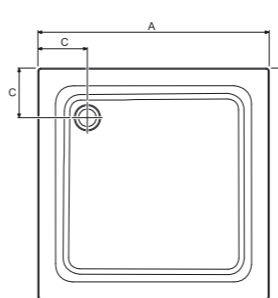

Mira Flight tray - square

Mira Flight tray - square

All dimensions are in mm

size	upstands	tray product code	price	flexible height riser conversion kit	price	flush fit riser conversion kit	price
760x760	0	1.1783.001.WH	£100.80	1.1570.138.WH	£62.40	1.1783.100.WH	£62.40
760x760	2	1.1783.002.WH	£133.20	1.1570.138.WH	£62.40	1.1783.100.WH	£62.40
760x760	3	1.1783.003.WH	£133.20	1.1570.138.WH	£62.40	1.1783.100.WH	£62.40
760x760	4	1.1783.004.WH	£133.20	1.1570.138.WH	£62.40	1.1783.100.WH	£62.40
800x800	0	1.1783.005.WH	£112.80	1.1570.130.WH	£67.20	1.1783.101.WH	£67.20
800x800	2	1.1783.006.WH	£148.80	1.1570.130.WH	£67.20	1.1783.101.WH	£67.20
800x800	3	1.1783.007.WH	£148.80	1.1570.130.WH	£67.20	1.1783.101.WH	£67.20
800x800	4	1.1783.008.WH	£148.80	1.1570.130.WH	£67.20	1.1783.101.WH	£67.20
900x900	0	1.1783.012.WH	£175.20	1.1570.130.WH	£67.20	1.1783.101.WH	£67.20
900x900	2	1.1783.013.WH	£229.20	1.1570.130.WH	£67.20	1.1783.101.WH	£67.20
900x900	3	1.1783.014.WH	£229.20	1.1570.130.WH	£67.20	1.1783.101.WH	£67.20
900x900	4	1.1783.015.WH	£229.20	1.1570.130.WH	£67.20	1.1783.101.WH	£67.20

Dimensions

Flat top							Upstands						
A	B	C	D	E	F (Flex)	F (Flush)	A	B	C	D	E	F (Flex)	F (Flush)
760	760	160	55	90	210-240	190	770	770	165	60	112	232-262	212
800	800	160	55	90	210-240	190	810	810	165	60	112	232-262	212
900	900	160	55	90	210-240	190	910	910	165	60	112	232-262	212