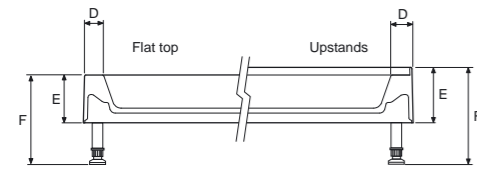

Mira Flight trays

Product features

- Scratch, chip and discolouration resistant
- Two optional riser kits featuring strong 'push-fit' legs for solid floor applications - Flexible height or Flush fit options
- White walk-on waste, which adds to the slim-line, stylish finish

- Includes BioCote® to reduce bacteria and mould growth by up to 99.9%
- Variants with integral upstands for watertight performance
- 10 year guarantee for home use

Mira Flight height Flat top or Upstands