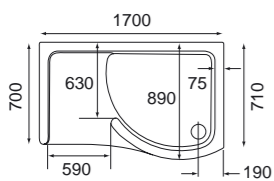

## Mira tile upstand kit

description	part no.	length (m)	price
Mira tile upstand kit	1.1697.240.WH	3.6	£28.80

## Mira Flight walk-in trays

1400 x 800mm

Right hand shown

1700 x 700mm

Right hand shown