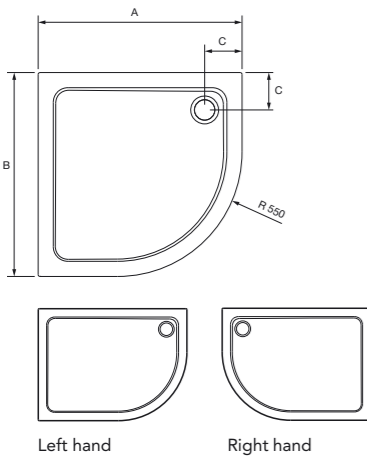

Mira Flight Low trays

- Only 40mm high
- Scratch, chip and discolouration resistant
- Optional riser kit featuring strong 'push-fit' legs for solid floor applications
- Vortex waste which rapidly sucks water from the tray from 25 - 30 litres a minute

- Includes BioCote® to reduce bacteria and mould growth by up to 99.9%
- Variants with integral upstands for watertight performance
- 10 year guarantee for home use

Mira Flight Low height Flat top or Upstands

Mira Flight Low tray - square

Mira Flight Low tray - quadrant

Mira Flight Low tray - pentagon

Mira Flight Low tray - square

All dimensions are in mm

size	upstands	trays product code	price	riser conversion kit product code	price
760X760	0	1.1697.014.WH	£100.80	1.1697.030.WH	£67.20
760X760	4	1.1697.342.WH	£133.20	1.1697.030.WH	£67.20
800X800	0	1.1697.010.WH	£112.80	1.1697.030.WH	£67.20
800X800	2	1.1697.320.WH	£148.80	1.1697.030.WH	£67.20
800X800	4	1.1697.322.WH	£148.80	1.1697.030.WH	£67.20
900X900	0	1.1697.009.WH	£175.20	1.1697.030.WH	£67.20
900X900	2	1.1697.323.WH	£229.20	1.1697.030.WH	£67.20
900X900	4	1.1697.325.WH	£229.20	1.1697.030.WH	£67.20
1000X1000	0	1.1697.040.WH	£244.80	1.1697.033.WH	£67.20

Dimensions

Flat top						Upstands					
A	B	C	D	E	F	A	B	C	D	E	F
760	760	165	68	40	140-160	770	770	170	72	62	162-182
800	800	165	68	40	140-160	810	810	170	72	62	162-182
900	900	165	68	40	140-160	910	910	170	72	62	162-182
1000	1000	165	68	40	140-160	-	-	-	-	-	-

Mira Flight Low tray - quadrant

All dimensions are in mm