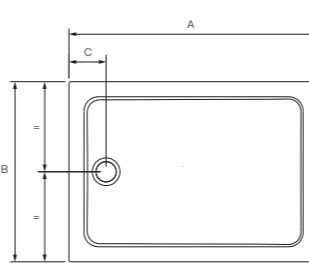

Mira Flight Low tray - rectangle

Dimensions (mm)

Flat top						Upstands					
A	B	C	D	E	F	A	B	C	D	E	F
900	760	165	68	40	140-160	910	770	170	72	62	162-182
1000	700	165	68	40	140-160	-	-	-	-	-	-
1000	760	165	68	40	140-160	1010	770	170	72	62	162-182
1000	800	165	68	40	140-160	1010	810	170	72	62	162-182
1100	800	165	68	40	140-160	-	-	-	-	-	-
1200	700	165	68	40	140-160	-	-	-	-	-	-
1200	760	165	68	40	140-160	1210	770	170	72	62	162-182
1200	800	165	68	40	140-160	1210	810	170	72	62	162-182
1200	900	165	68	40	140-160	1210	910	170	72	62	162-182
1400	700	165	68	40	140-160	-	-	-	-	-	-
1400	760	165	68	40	140-160	-	-	-	-	-	-
1400	800	165	68	40	140-160	1410	810	170	72	62	162-182
1400	900	165	68	40	140-160	1410	910	170	72	62	162-182
1500	700	165	68	40	140-160	-	-	-	-	-	-
1500	760	165	68	40	140-160	-	-	-	-	-	-
1600	700	165	68	40	140-160	-	-	-	-	-	-
1600	760	165	68	40	140-160	-	-	-	-	-	-
1600	900	165	68	40	140-160	-	-	-	-	-	-
1700	700	165	68	40	140-160	-	-	-	-	-	-
1700	760	165	68	40	140-160	1710	770	170	72	62	162-182
1700	900	165	68	40	140-160	1710	910	170	72	62	162-182

Mira tile upstand kit

Forms a seal to the tray and provides an upstand to tile onto