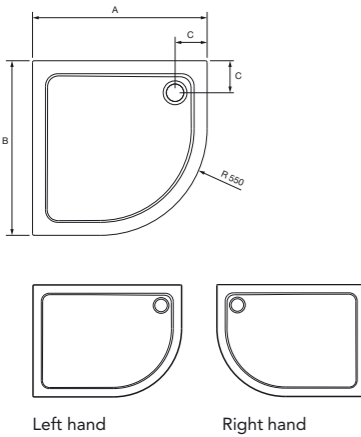

Mira Flight Safe tray - square

Mira Flight Safe tray - quadrant