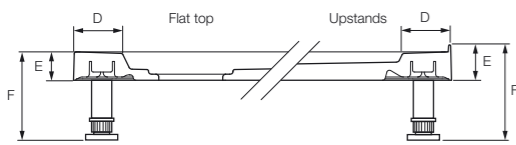

Mira Flight Safe trays

- Tray has Mira Flight Safe anti-slip surface
- Easy to clean – anti-slip surface tested extensively
- Only 40mm high
- Scratch, chip and discolouration resistant
- Optional riser kit featuring strong 'push-fit' legs for solid floor applications

- Vortex waste which rapidly sucks water from the tray from 25 - 30 litres a minute
- Includes BioCote® to reduce bacteria and mould growth by up to 99.9%
- Variants with integral upstands for watertight performance
- 10 year guarantee for home use

Mira Flight Safe height Flat top or Upstands