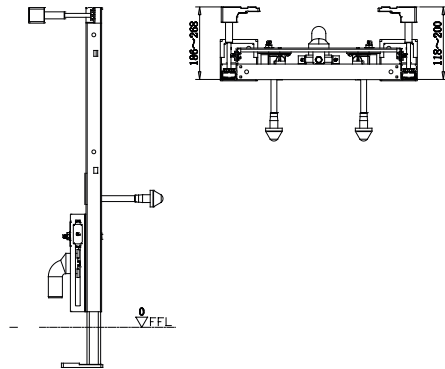

WALL HUNG BIDET SUPPORT FRAME

0.82m height frame
BDF82X50 £220.00