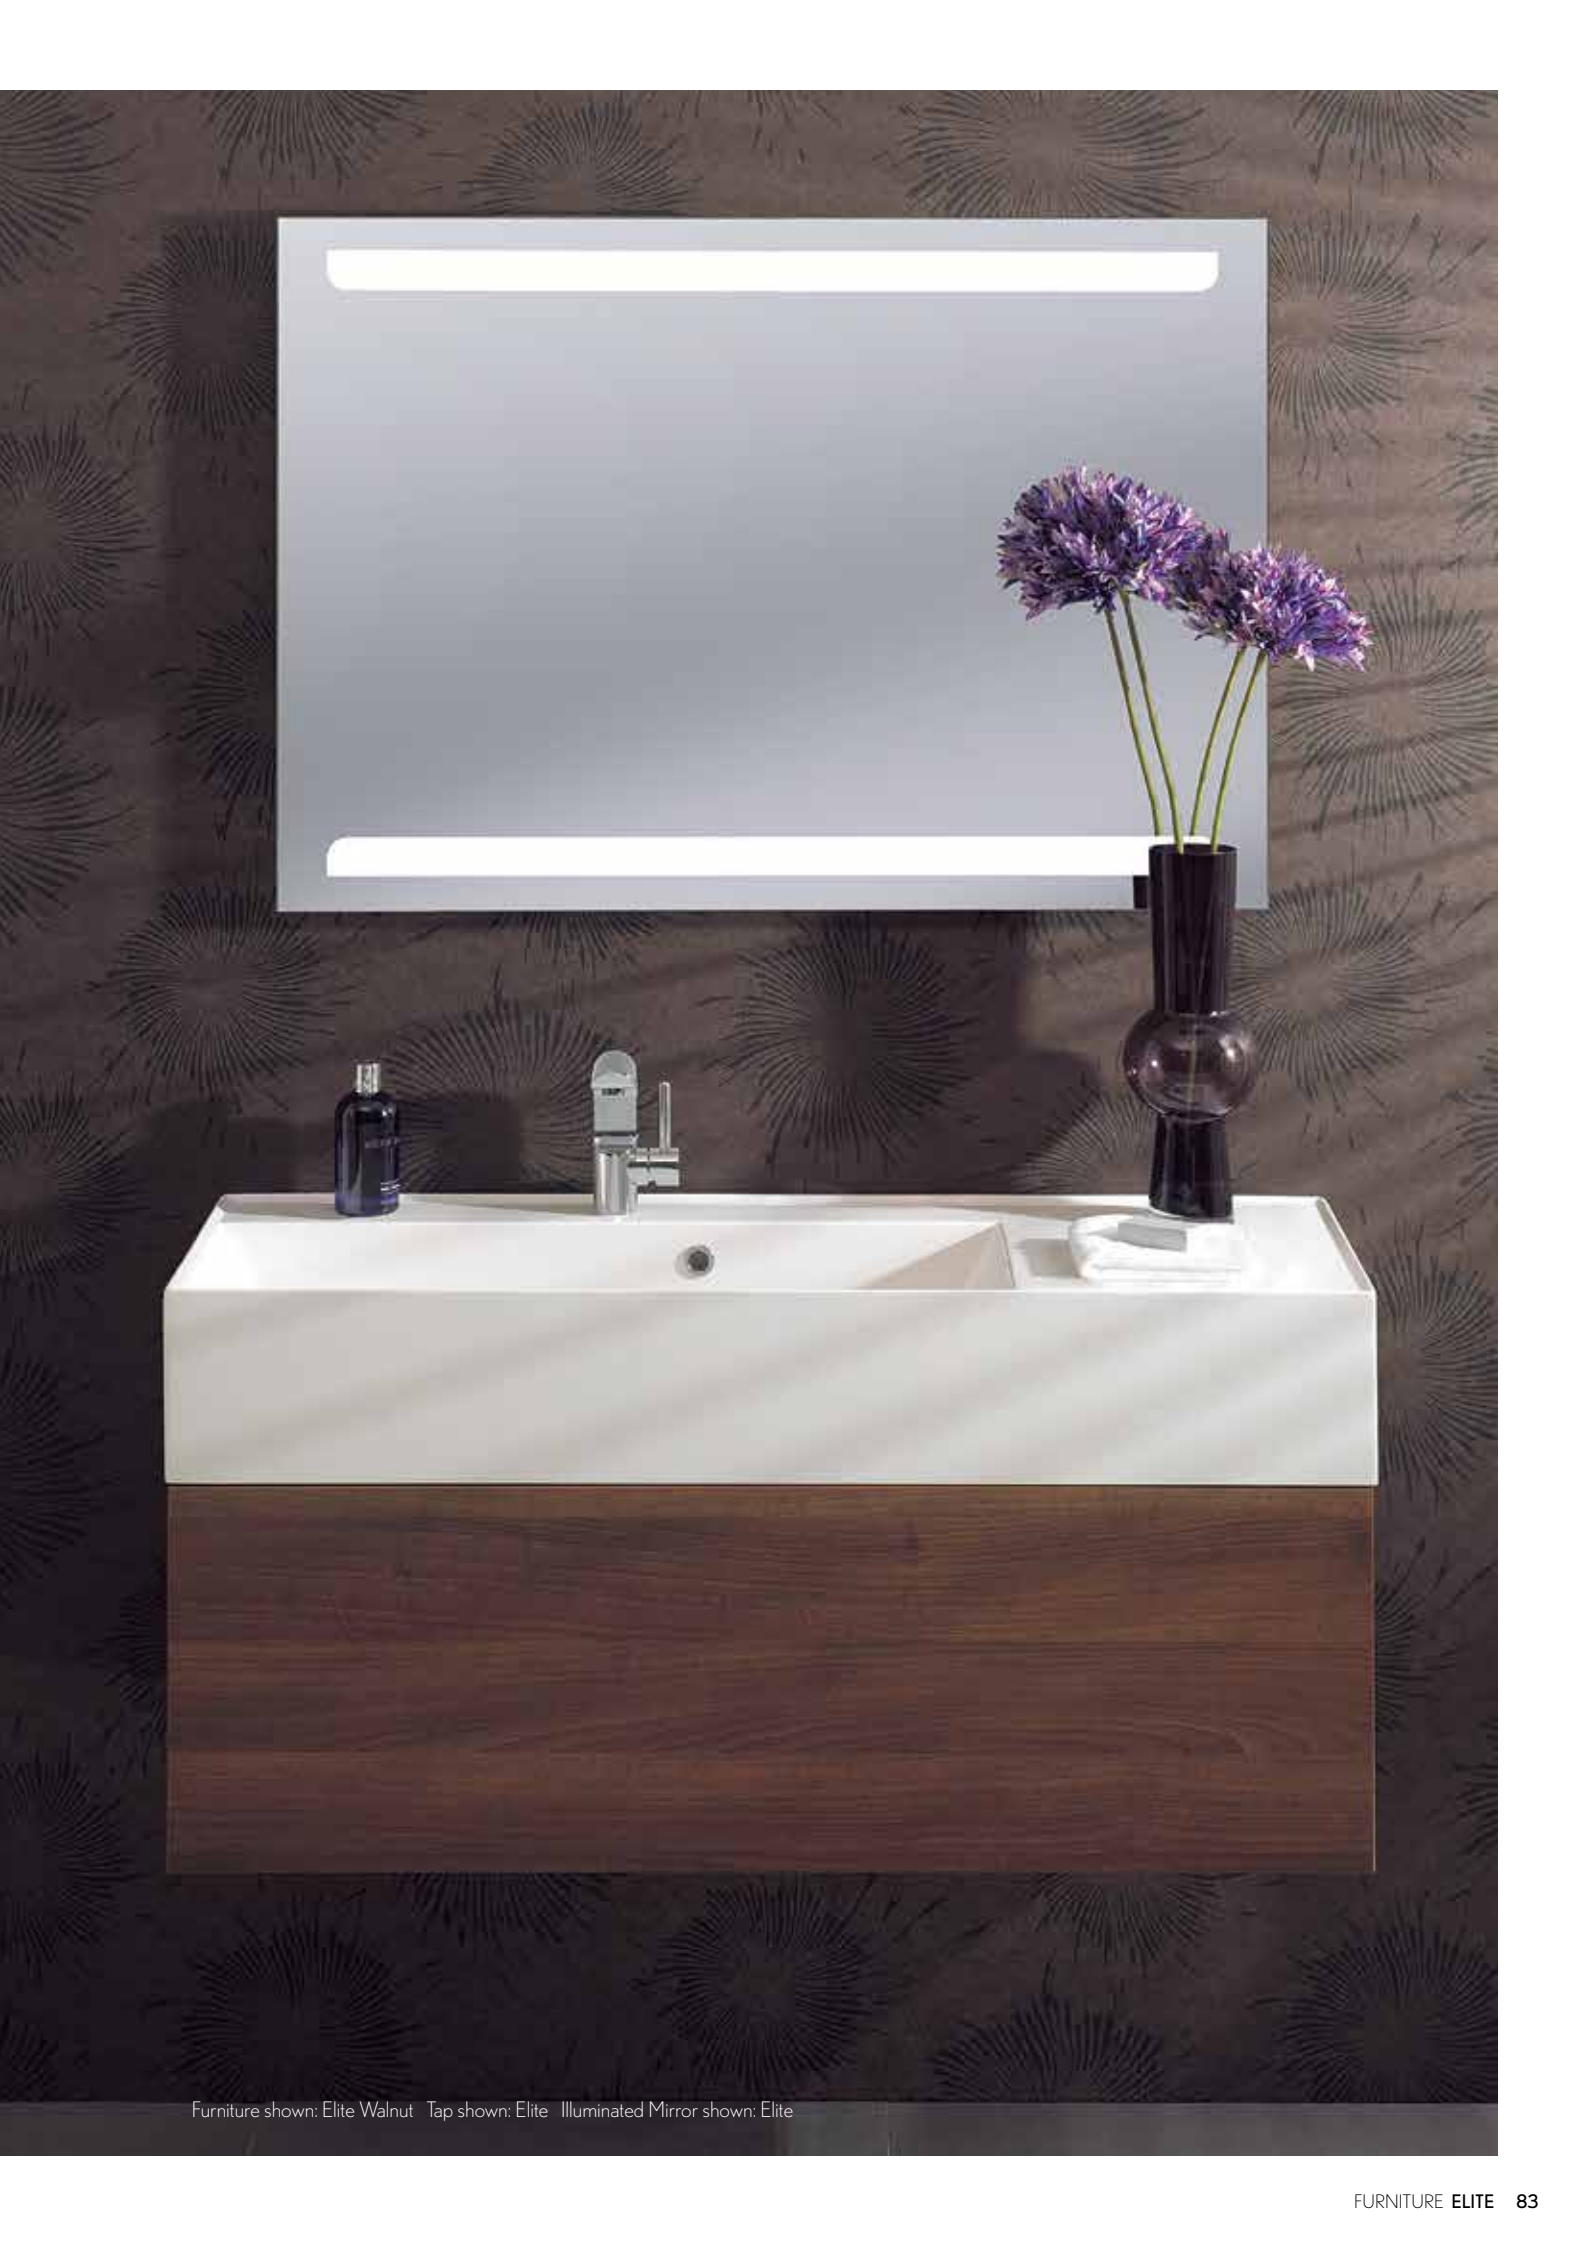

**BAUHAUS IT'S ALL ABOUT YOU
 ELEGANT WC**

Designed and produced 100% in Italy, Wisp wall hung WC effortlessly completes the Essence range. With delicate styling, the slim line, elegant design and outstanding bright white finish evokes a timeless appeal and unrivalled durability in high traffic family bathrooms. Available as a floor or wall-mounted option with a practical soft close seat.

HANDLE OPTIONS

Essence furniture units are supplied as standard with 'Twist' handles. You may choose to upgrade to an alternative handle design at an additional price from the options shown.

Essence Standard Twist Handle
 Chrome finish
 HD0002C £21.00

Slim
 Chrome finish
 HD0001C £25.00

Degree
 Chrome finish
 HD0003C £32.00

SLEEK GEOMETRICS HARMONISE WITH STUNNING FINISHES

ELITE

A masterpiece of modern design, the breathtaking Elite range hosts an assortment of storage options for bathrooms with limited space. Featuring vast under basin storage coupled with smart handleless doors and drawers, Elite also offers wall hung storage units that allow you to maximise space underneath.

Furniture shown: Elite Walnut Tap shown: Elite Illuminated Mirror shown: Elite

Furniture shown: Elite Steel | Flush plate shown: Central | Accessories shown: Central

COMPLETE THE LOOK

Elite Basin Monobloc
£249.00