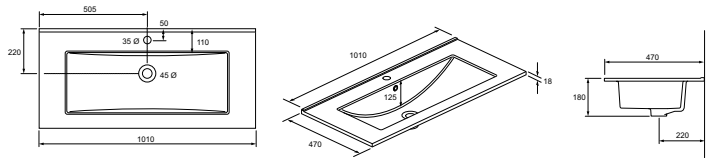

DESIGN

ESSENCE

FORME

FRESCO