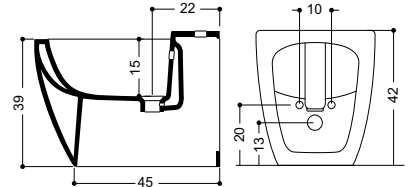

Stream II Back to Wall Bidet
w 360 x d 520 x h 420mm
RG8007CW £359.00

Stream II Wall Hung Bidet
w 360 x d 510 x h 320mm
RG8006CW £349.00