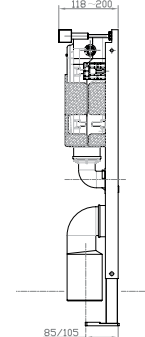

0.98m height frame
WCF98X50 £289.00