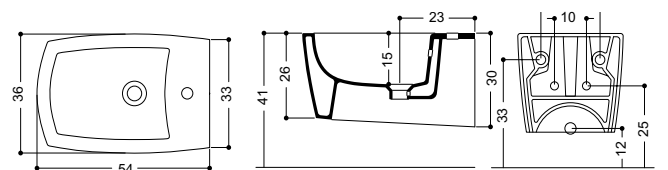

Touch Cistern
 w 310 x d 130 x h 450mm
 ED7005CW £290.00

Touch Wrap Over Soft Close Seat
 ED6105W £155.00

£895.00

Touch Back to Wall Bidet
 w 360 x d 520 x h 410mm
 ED8007CW £435.00

Touch Wall Hung Bidet
 w 360 x d 540 x h 300mm
 ED8006CW £465.00