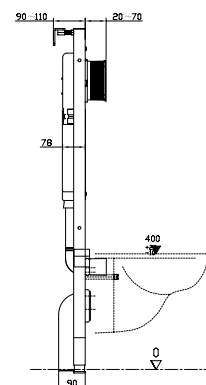

ULTRA SLIM 1.18m height frame
WCF118X58-VS £299.00