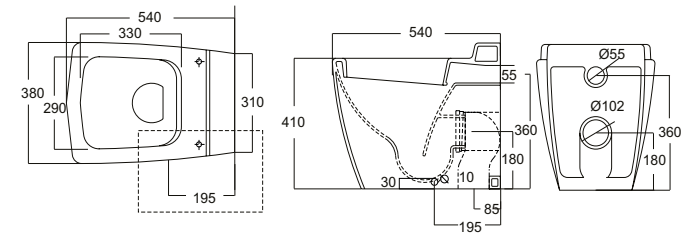

Linea Back to Wall WC
w 380 x d 540 x h 410mm
LN6007CW £310.00

Linea Wrap Over Soft Close Seat
LN6105W £120.00

£430.00