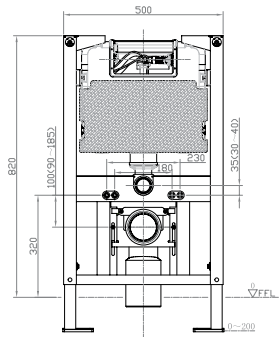

WALL HUNG WC SUPPORT FRAMES

0.82m height frame
WCF82X50 £289.00