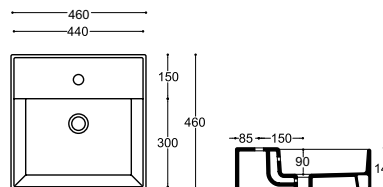

BASINS SPECIFICATIONS

SEVILLAS

SPLASH

SURF

TENERIFE

TORINO

Requires undermount fixings T/0051
£14.95

Requires undermount fixings T/0051
£14.95