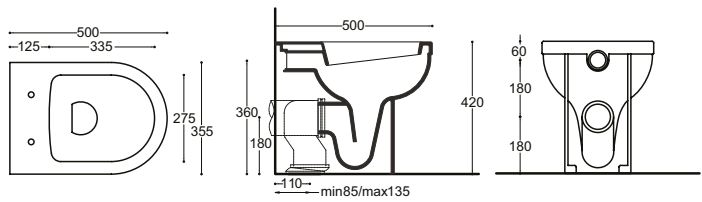

Svelte Platinum Back to Wall WC
SE6007CP £995.00
w 360/260 x d 520 x h 420mm

Svelte Wrap Over Soft Close Seat
SE6105W £145.00

£1140.00