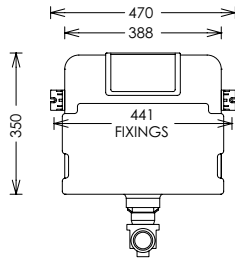

CONCEALED CISTERNS

Standard height concealed cistern
WCC47X46 £129.00