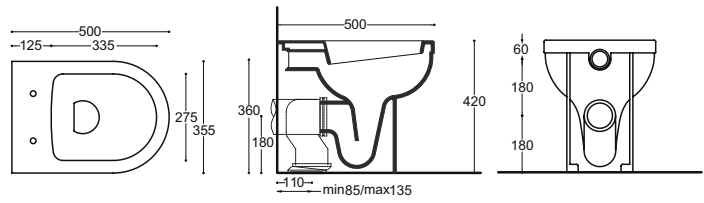

Central Back to Wall WC
CE6007CW £260.00
w 355 x d 500 x h 420mm

Central Wrap Over Soft Close Seat
CE6105W £120.00

£385.00