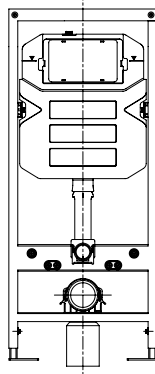

WALL HUNG WC SUPPORT FRAMES

0.82m height frame
WCF82X50 £289.00

0.98m height frame
WCF98X50 £289.00

1.18m height frame
WCF118X50 £289.00