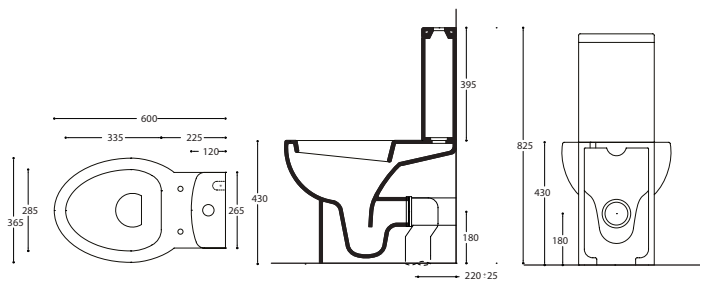

Wisp Close Coupled WC
w 365 x d 600 x h 430mm
WP6005CW £245.00

Wisp Cistern
w 265 x d 700 h 395mm
WP7005CW £115.00

Wisp Wrap Over Soft Close Seat
WP6105W £95.00
£455.00