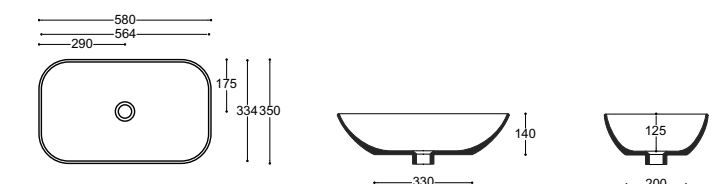

Serene Platinum
w 580 x d 350 x h 150mm
CT0234UCP **£569.00**