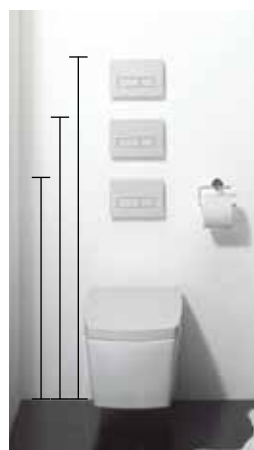

BAUHAUS IT'S ALL ABOUT YOU CHOOSE BETWEEN THREE FLUSH PLATE HEIGHTS

For WC's fitted underneath a window or perhaps an awkward space, flush function plates can operate from three different heights regardless of the support frame height.