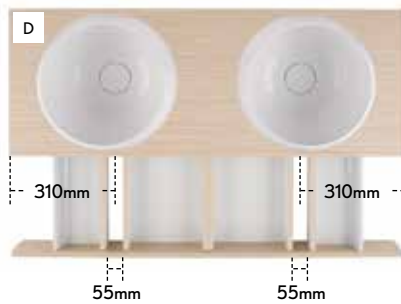

UNITS DUNE STEEL EBONY

Edge 800 Single Drawer Console Unit

Centre basin only
Soft close pull to open
Drawer rebate for services
Complete with wall brackets
w 800 x d 400 x h 140mm

Edge 1200 Single Drawer Console Unit

Centre, left and right basin options
Soft close pull to open
Simple internal drawer alignment
Drawer cut out for services
Complete with wall brackets
w 1200 x d 450 x h 140mm

BASIN/DRAWER ALIGNMENT OPTIONS

The 1200mm console is supplied as standard for the centre basin; each option below can be easily achieved during installation.