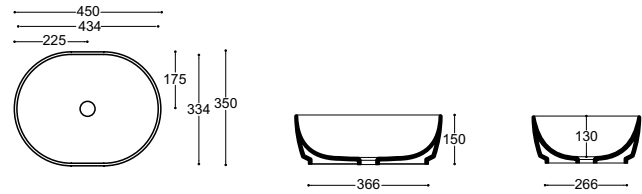

PEARL

Pearl
w 450 x d 350 x h 150mm
CT05823UCW **£249.00**