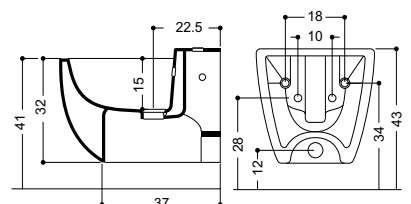

STREAM II

Stream II Back to Wall WC
w 360 x d 510 x h 390mm
RG6007CW £405.00

Stream II Wrap Over Soft Close Seat
RG6105W £140.00

£545.00

Stream II Wall Hung WC
w 360 x d 510 x h 310mm
RG6006CW £365.00

Stream II Wrap Over Soft Close Seat
RG6105W £140.00

£505.00

Stream II Close Coupled WC
w 360 x d 630 x h 390mm
RG6005CW £445.00

Stream II Cistern
w 360 x d 155 x h 440mm
RG7005CW £240.00

Stream II Wrap Over Soft Close Seat
RG6105W £140.00

£825.00

Stream II Back to Wall Bidet
w 360 x d 520 x h 420mm
RG8007CW £359.00

Stream II Wall Hung Bidet
w 360 x d 510 x h 320mm
RG8006CW £349.00