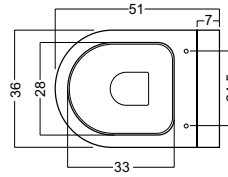

Stream II Back to Wall WC
w 360 x d 510 x h 390mm
RG6007CW £405.00

Stream II Wrap Over Soft Close Seat
RG6105W £140.00

£545.00