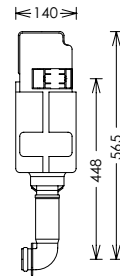

Tall concealed cistern
WCC75X50 £129.00