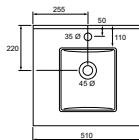

Design 50
w 510 x d 460 x h 20mm
DE0002SCW **£220.00**