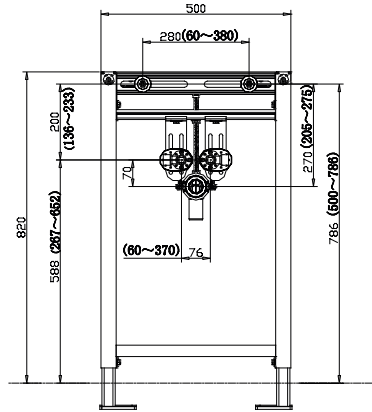

WALL HUNG BASIN SUPPORT FRAMES

0.82/0.98m height frame
BSF82X50 £190.00