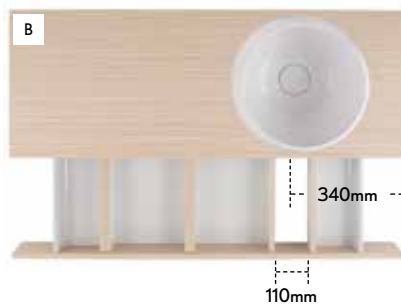

UNITS DUNE STEEL EBONY

Edge 800 Single Drawer Console Unit

Centre basin only
Soft close pull to open
Drawer rebate for services
Complete with wall brackets
w 800 x d 400 x h 140mm

Edge 1200 Single Drawer Console Unit

Centre, left and right basin options
Soft close pull to open
Simple internal drawer alignment
Drawer cut out for services
Complete with wall brackets
w 1200 x d 450 x h 140mm

BASIN/DRAWER ALIGNMENT OPTIONS

The 1200mm console is supplied as standard for the centre basin; each option below can be easily achieved during installation.