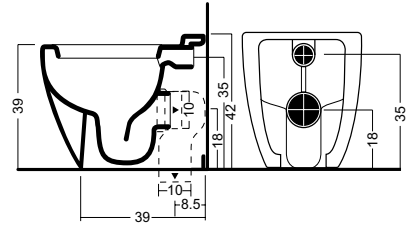

£430.00

STREAM II

Stream II Back to Wall WC
 w 360 x d 510 x h 390mm
 RG6007CW £405.00

Stream II Wrap Over Soft Close Seat
 RG6105W £140.00

£545.00

Stream II Wall Hung WC
 w 360 x d 510 x h 310mm
 RG6006CW £365.00