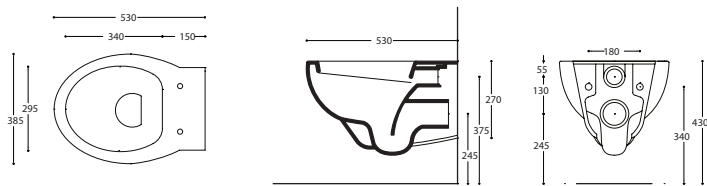

WISP

Wisp Back to Wall WC
 w 365 x d 530 x h 430mm
 WP6007CW £215.00

Wisp Wrap Over Soft Close Seat
 WP6105W £95.00
£310.00

Wisp Wall Hung WC
 w 385 x d 530 x h 330mm
 WP6006CW £215.00

Wisp Wrap Over Soft Close Seat
 WP6106W £95.00
£310.00