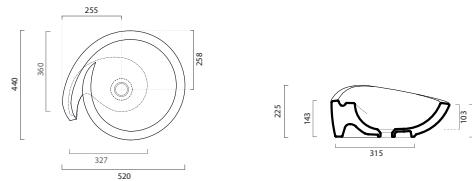

BASINS SPECIFICATIONS

SEVILLAS

SPLASH

SURF

TENERIFE

TORINO

Requires undermount fixings T/0051
£14.95

Requires undermount fixings T/0051
£14.95