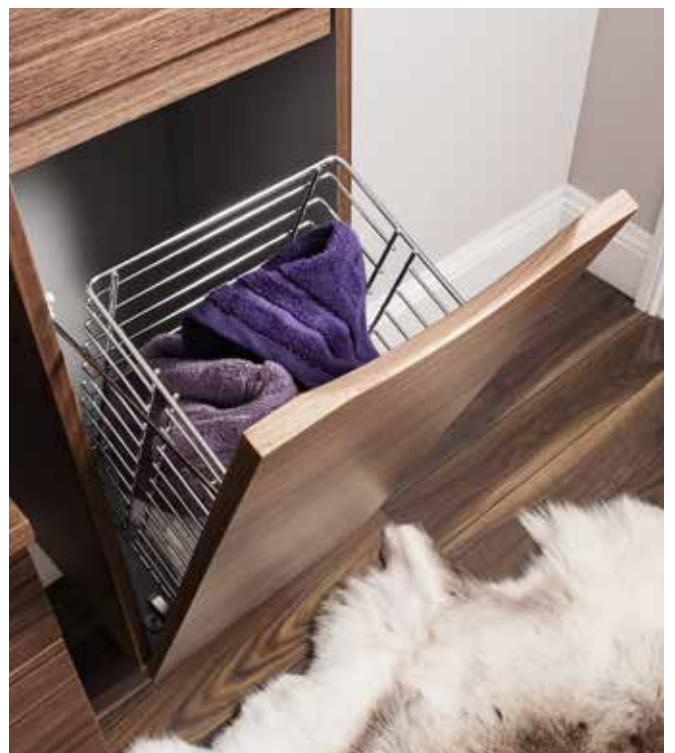

WORKTOPS	WENGE	AMERICAN WALNUT	CALICO	WHITE GLOSS
Glide II 50 Worktop 25mm thick w 508 x d 455 x h 25mm	 GL5000TWN £145.00	 GL5000TAW £145.00	 GL5000TCC £135.00	 GL5000TWG £125.00
Glide II 70 Worktop 25mm thick w 708 x d 455 x h 25mm	 GL7000TWN £175.00	 GL7000TAW £175.00	 GL7000TCC £155.00	 GL7000TWG £145.00
Glide II 100 Worktop 25mm thick w 1008 x d 455 x h 25mm	 GL1000TWN £195.00	 GL1000TAW £195.00	 GL1000TCC £175.00	 GL1000TWG £165.00

Note: Work tops are for use with countertop, inset and semi-inset basins – see page 260 for compatibility
Extended basin waste is recommended see page 264

UNITS

Glide II Wall Hung Tower Unit
Two door storage unit
Soft close
Reversible left/right hand opening
top door
1 fixed, 2 height adjustable shelves
top cupboard
Pull down lower door with
laundry basket
w 350 x d 350 x h 1600mm

  GL3516FWN £625.00	 GL3516FAW £625.00	 GL3516FCC £595.00	 GL3516FWG £595.00