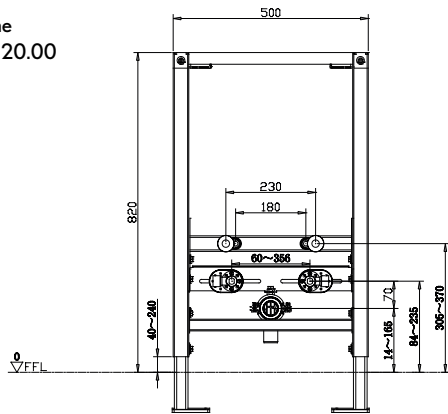

WALL HUNG BIDET SUPPORT FRAME

0.82m height frame
BDF82X50 £220.00