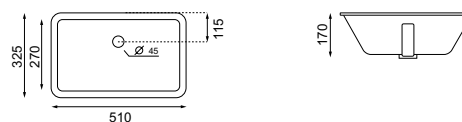

Requires undermount fixings T/0051
£14.95