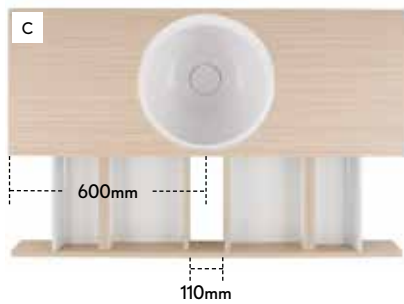

UNITS DUNE STEEL EBONY

Edge 800 Single Drawer Console Unit

Centre basin only
Soft close pull to open
Drawer rebate for services
Complete with wall brackets
w 800 x d 400 x h 140mm

Edge 1200 Single Drawer Console Unit

Centre, left and right basin options
Soft close pull to open
Simple internal drawer alignment
Drawer cut out for services
Complete with wall brackets
w 1200 x d 450 x h 140mm

BASIN/DRAWER ALIGNMENT OPTIONS

The 1200mm console is supplied as standard for the centre basin; each option below can be easily achieved during installation.