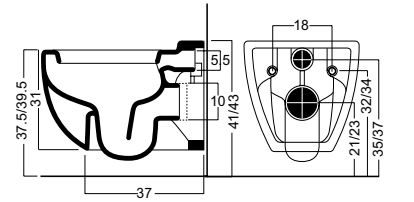

Stream II Wall Hung WC
w 360 x d 510 x h 310mm
RG6006CW £365.00

Stream II Wrap Over Soft Close Seat
RG6105W £140.00

£505.00