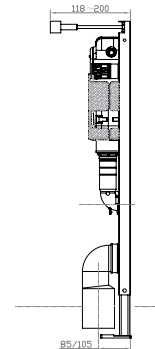

1.18m height frame
WCF118X50 £289.00