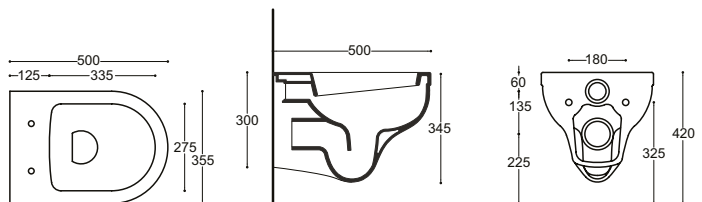

Svelte Wrap Over Soft Close Seat
 SE6105W £145.00

£1140.00

Svelte Platinum Wall Hung WC
 SE6006CP £995.00

Svelte Wrap Over Soft Close Seat
 SE6105W £145.00

£1140.00

TOUCH

Touch Back to Wall WC
 w 360 x d 540 x h 410mm
 ED6007CW £430.00