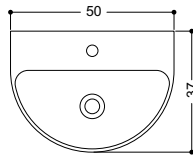

Celeste
w 500 x d 370 x h 120mm
WM1180SCW **£215.00**