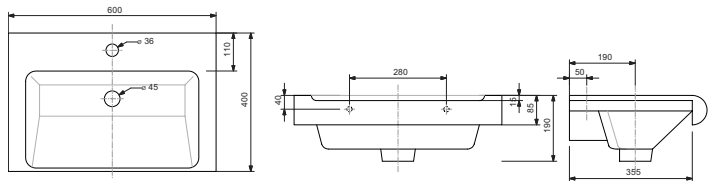

DESIGN

Design 100
w 1010 x d 460 x h 20mm
DE0004SCW **£360.00**

ESSENCE

Essence 40
w 400 x d 400 x h 90mm
ES0001SCW **£215.00**

Essence 50
w 500 x d 400 x h 90mm
ES0003SCW **£230.00**

Essence 60
w 600 x d 400 x h 90mm
ES0002SCW **£290.00**