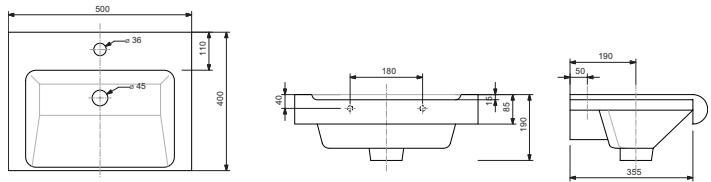

DESIGN

Design 100
w 1010 x d 460 x h 20mm
DE0004SCW **£360.00**

ESSENCE

Essence 40
w 400 x d 400 x h 90mm
ES0001SCW **£215.00**

Essence 50
w 500 x d 400 x h 90mm
ES0003SCW **£230.00**

Essence 60
w 600 x d 400 x h 90mm
ES0002SCW **£290.00**