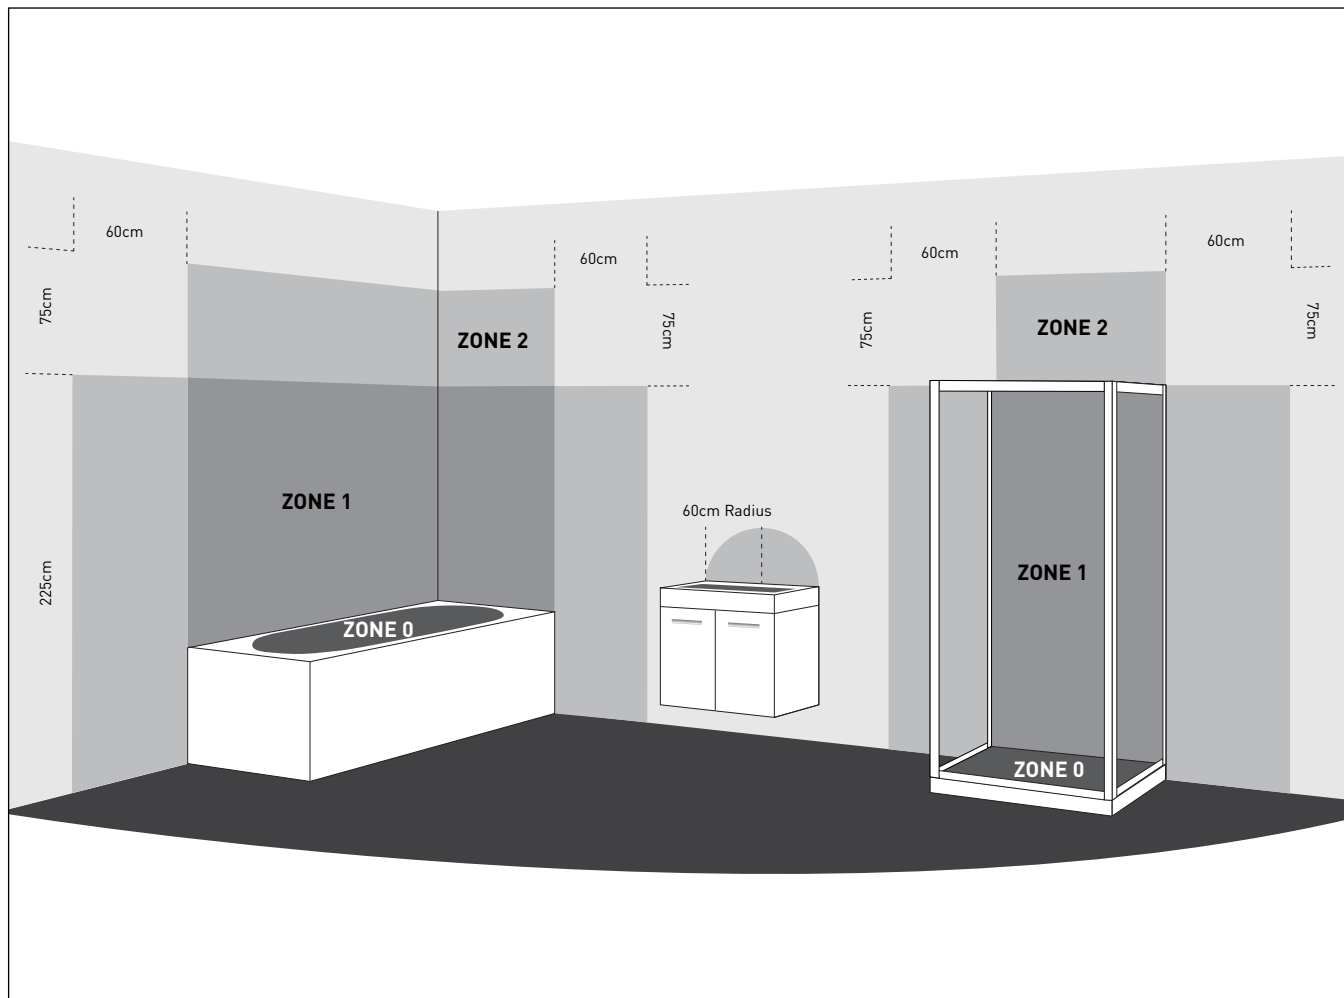

ELECTRICAL INFORMATION

The diagram below is supplied as a guide to Bathroom Zones as referred to in IP ratings of the over mirror lamps and electric heating elements. Please refer to the latest edition of BS 7671:2008(2011) to ensure conformity.

It is important to install light fittings and electric towel rail elements in the correct bathroom zone i.e. the zone referred to in the IP rating of the element. This is not an installation guide and reference should be made to the latest edition of the IET Wiring Regulations or a qualified electrician member of NICEIC or IET.

Zone 0 is inside the bath or shower tray itself. Any appliance used in this zone must be rated at least IP67 which is total immersion proof.

Zone 1 is the area above the bath or shower tray to a height of 2.25m from the floor. In this zone a minimum rating of IP44 is required and elements must also be protected by a 30mA residual current device (RCD) to protect the circuit. The electrical connection to the power supply for these appliances must be in Zones 2/3 of the bathroom in compliance with BS 7671:2008(2011) - IEE Wiring Regulations.

Zone 2 is an area stretching 0.6m outside the perimeter of the bath and to a height of 2.25m from the floor. In this zone an IP rating of at least IP44 is required. In addition it is good practice to consider the area around a washbasin, within a 60cm radius of any tap to be considered as zone 2.

Bauhaus IP44 lamps come without a pull switch, and are designed to operated via an existing and suitable room light switch.

Failure to have electrical products installed and certificated by a qualified electrical engineer will invalidate any product guarantee.

For full details reference should be made to the latest copy of the IEE wiring regulations and all applicable British Standard and European norm specifications.