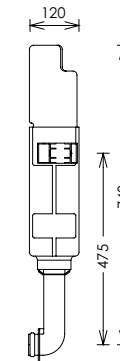

CONCEALED CISTERNS

Mid height concealed cistern
WCC57X46 £129.00

Tall concealed cistern
WCC75X50 £129.00

WALL HUNG WC SUPPORT FRAMES