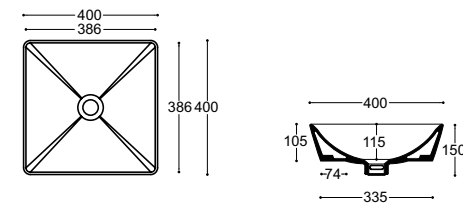

DESIGN

ESSENCE

FORME

FRESCO