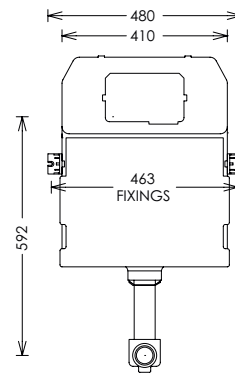

Tall concealed cistern
WCC75X50 £129.00