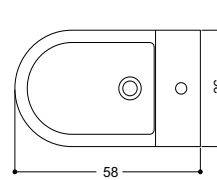

£825.00

Stream II Back to Wall Bidet
 w 360 x d 520 x h 420mm
 RG8007CW £359.00

Stream II Wall Hung Bidet
 w 360 x d 510 x h 320mm
 RG8006CW £349.00

SVELTE

Svelte White Back to Wall WC
 SE6007CW £345.00
 w 360/260 x d 520 x h 420mm