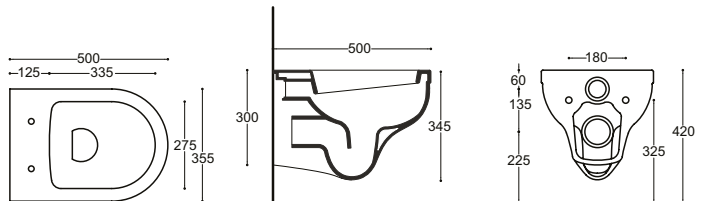

Svelte Wrap Over Soft Close Seat
 SE6105W £145.00

£490.00

Svelte White Wall Hung WC
 SE6006CW £340.00
 w 360 x d 520 x h 270mm

Svelte Wrap Over Soft Close Seat
 SE6105W £145.00

£485.00

Svelte Platinum Back to Wall WC
 SE6007CP £995.00
 w 360/260 x d 520 x h 420mm