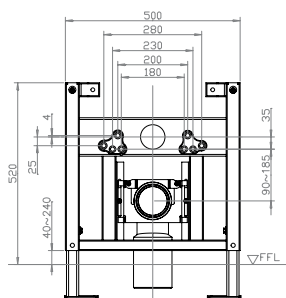

WALL HUNG WC SUPPORT FRAMES

0.82m height frame
WCF82X50 £289.00

0.98m height frame
WCF98X50 £289.00

1.18m height frame
WCF118X50 £289.00

ULTRA SLIM 1.18m height frame
WCF118X58-VS £299.00

WALL HUNG BASIN SUPPORT FRAMES