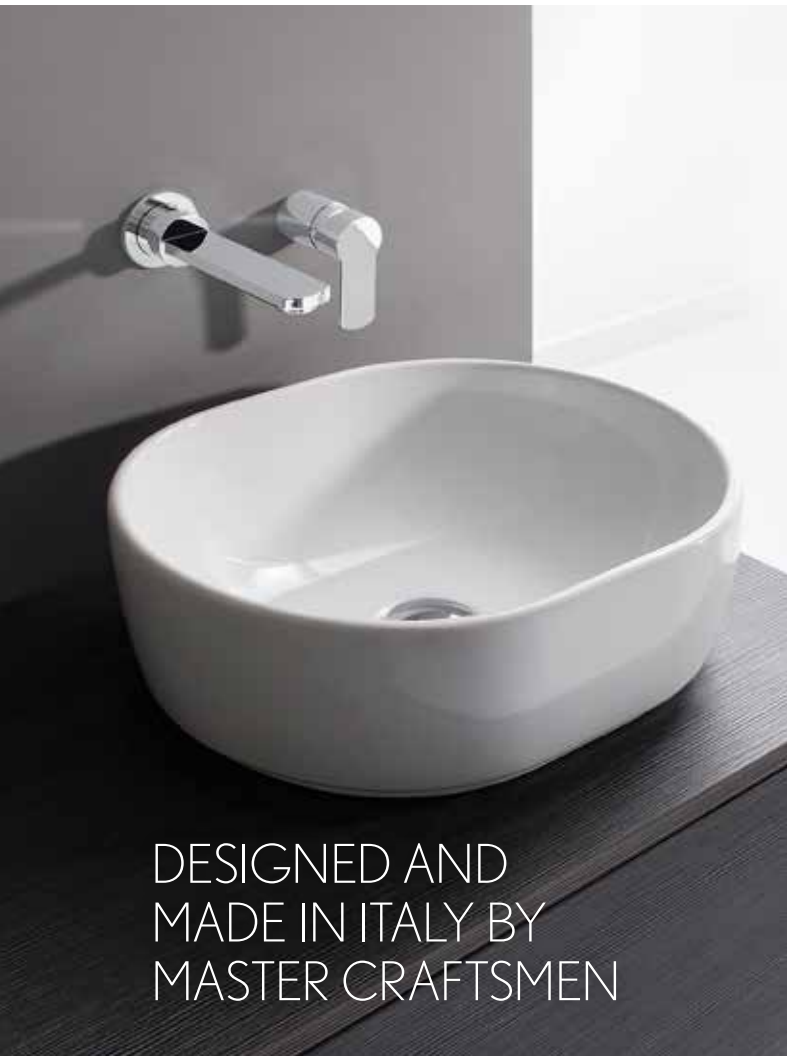

DESIGNED AND
MADE IN ITALY BY
MASTER CRAFTSMEN