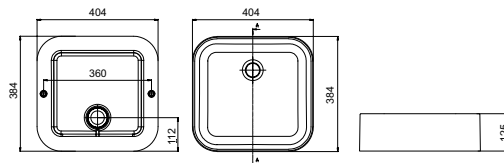

FORME

Forme
w 400 x d 400 x h 150mm
CT0117UCW **£249.00**

FRESCO

Fresco Square
w 400 x d 380 x h 125mm
CT05870UCW **£259.00**

Fresco Rectangular
w 600 x d 380 x h 125mm
CT05880UCW **£339.00**

BASINS SPECIFICATIONS