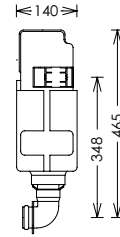

Mid height concealed cistern
WCC57X46 £129.00