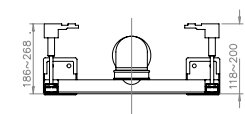

CONCEALED CISTERNS

Standard height concealed cistern
WCC47X46 £129.00

Mid height concealed cistern
WCC57X46 £129.00

Tall concealed cistern
WCC75X50 £129.00

WALL HUNG WC SUPPORT FRAMES

Low height frame
WCF49X50 £179.00