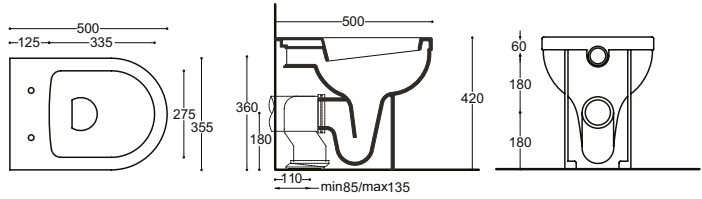

SVELTE

Svelte White Back to Wall WC
SE6007CW £345.00
w 360/260 x d 520 x h 420mm

Svelte Wrap Over Soft Close Seat
SE6105W £145.00

£490.00