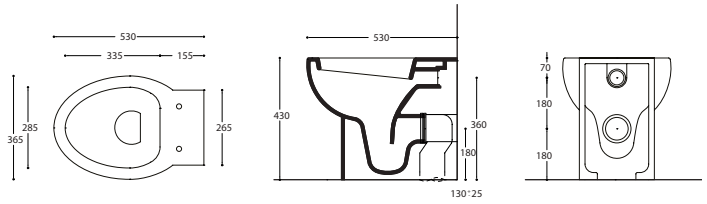

WISP

Wisp Back to Wall WC
w 365 x d 530 x h 430mm
WP6007CW £215.00

Wisp Wrap Over Soft Close Seat
WP6105W £95.00
£310.00