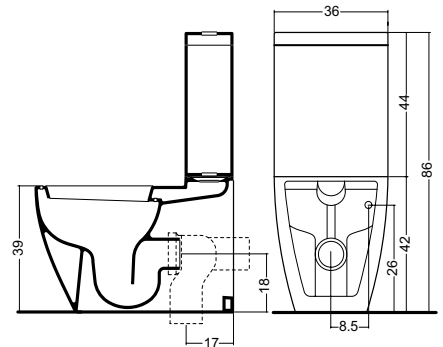

Stream II Back to Wall Bidet
w 360 x d 520 x h 420mm
RG8007CW £359.00