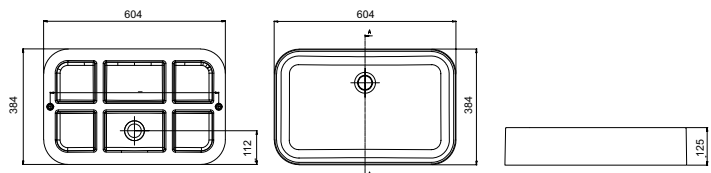

DESIGN

ESSENCE

FORME

FRESCO