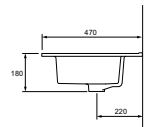

Design 50
w 510 x d 460 x h 20mm
DE0002SCW **£220.00**