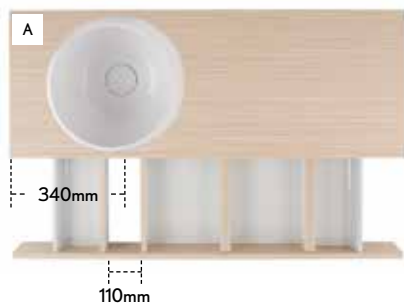

UNITS DUNE STEEL EBONY

Edge 800 Single Drawer Console Unit

Centre basin only
Soft close pull to open
Drawer rebate for services
Complete with wall brackets
w 800 x d 400 x h 140mm

Edge 1200 Single Drawer Console Unit

Centre, left and right basin options
Soft close pull to open
Simple internal drawer alignment
Drawer cut out for services
Complete with wall brackets
w 1200 x d 450 x h 140mm

BASIN/DRAWER ALIGNMENT OPTIONS

The 1200mm console is supplied as standard for the centre basin; each option below can be easily achieved during installation.