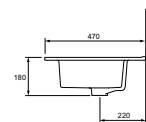

Design 70
w 710 x d 460 x h 20mm
DE0003SCW **£285.00**