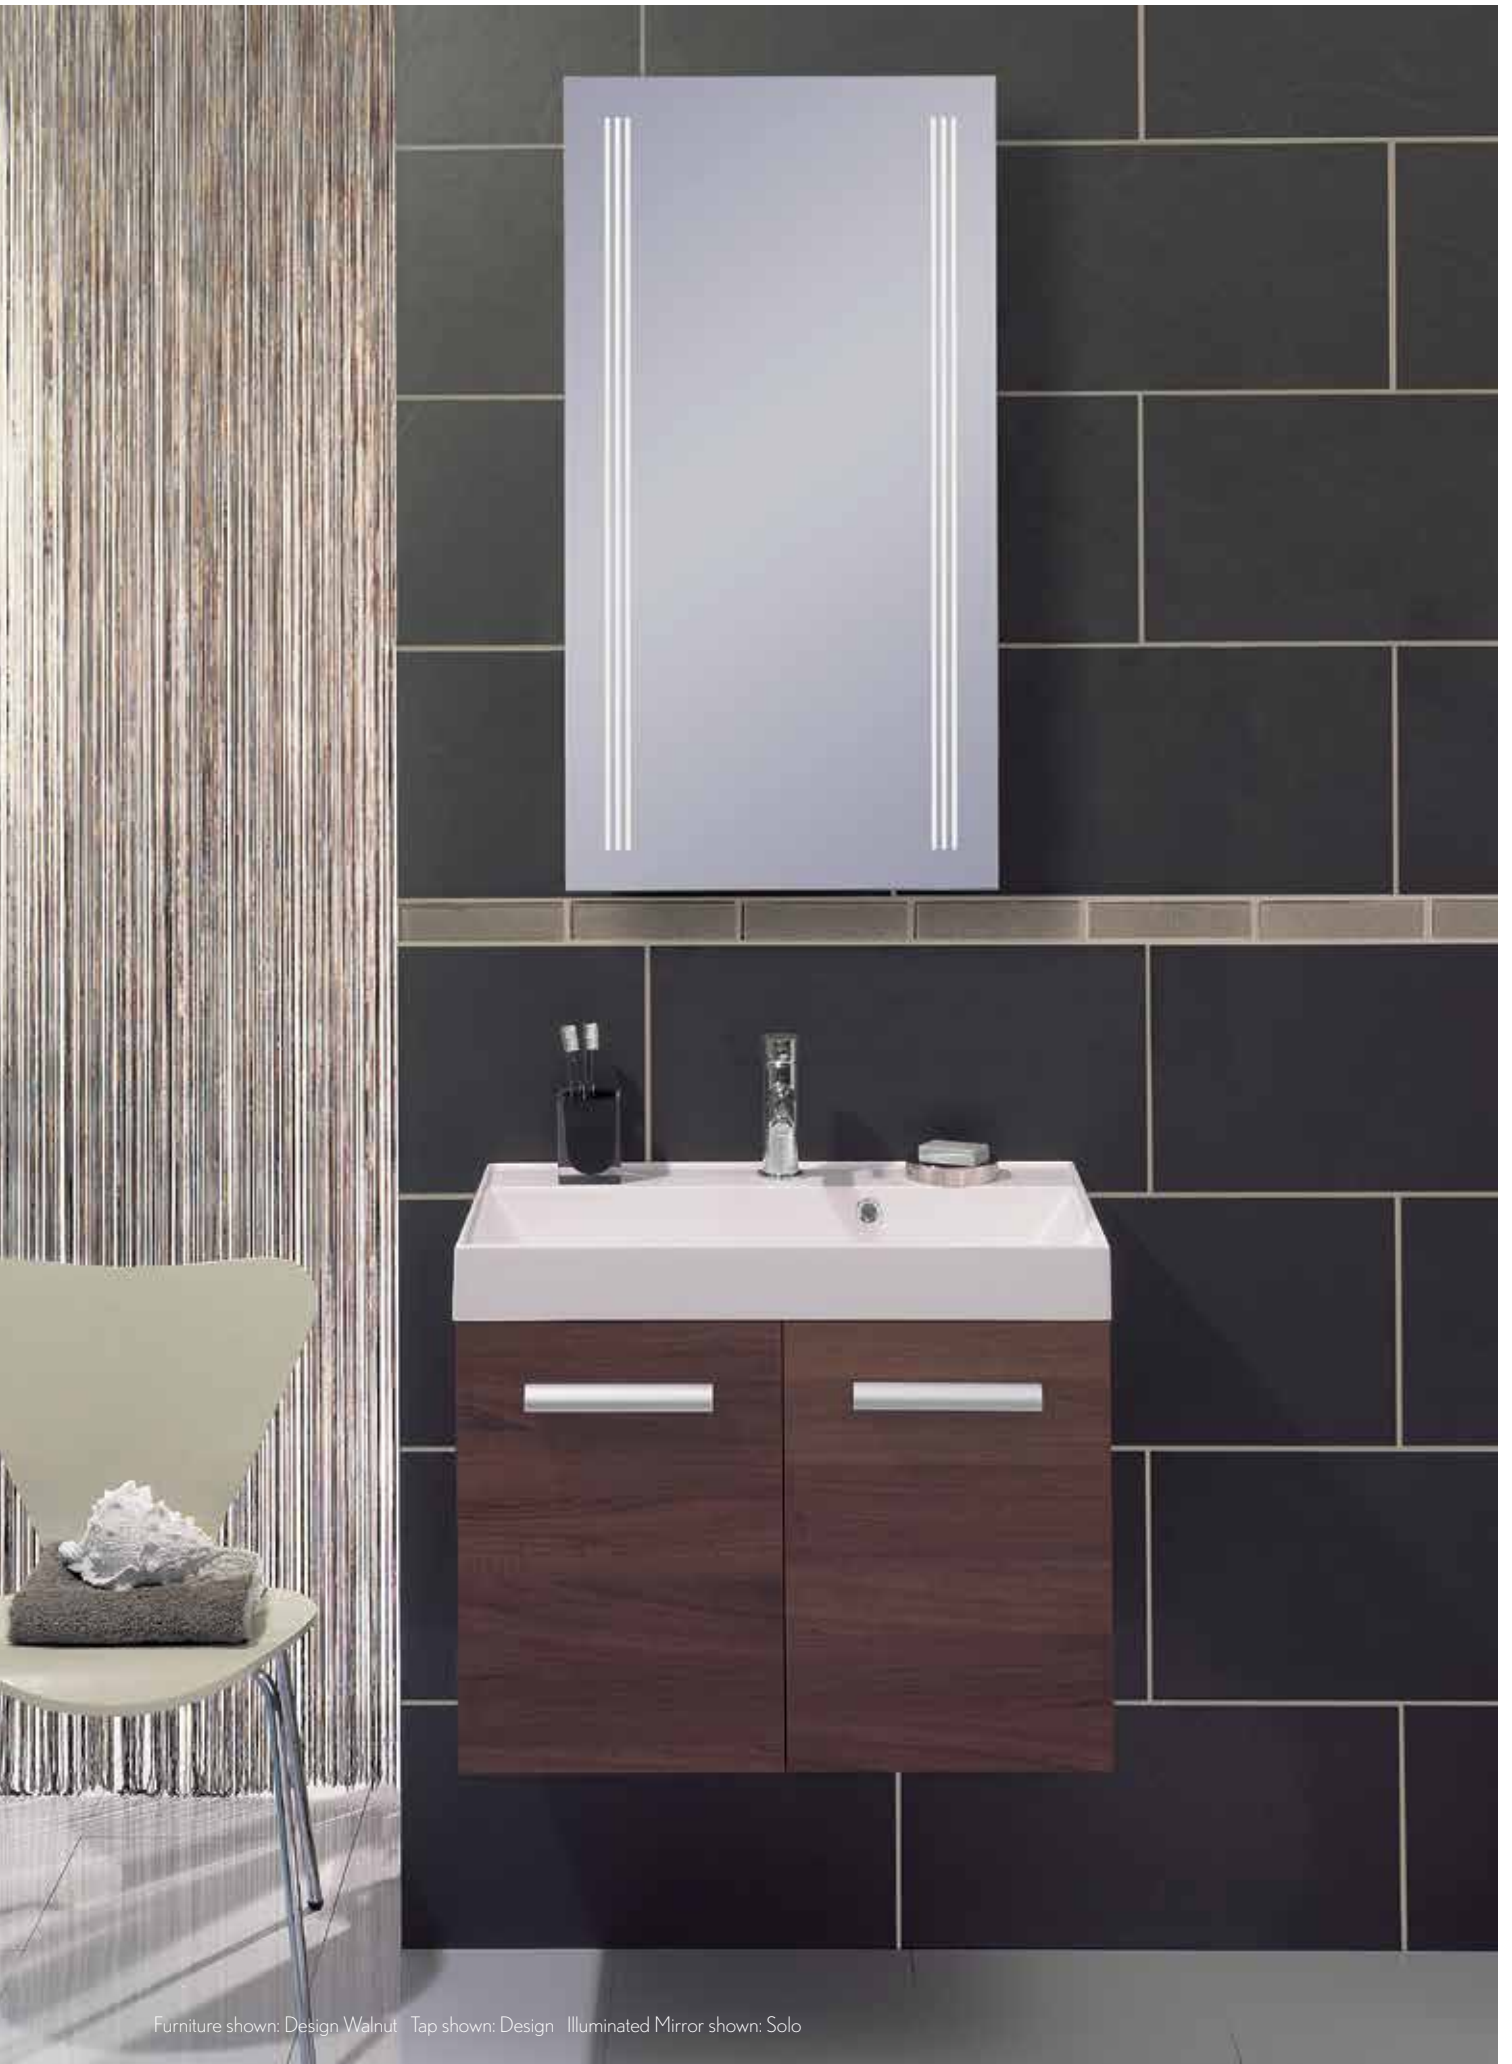

Furniture shown: Design Walnut Tap shown: Design Illuminated Mirror shown: Solo

Furniture shown: Design White Accessories shown: Central Wire Basket shown: Solo Shower Kit shown: Central Shower valve shown: Kai Lever Suite shown: Wisp