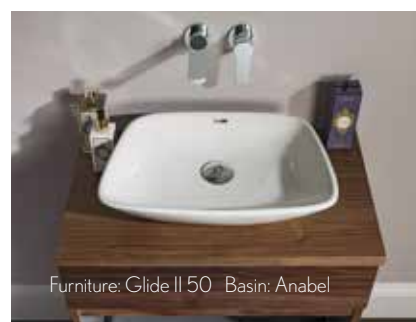

Furniture: Glide II 50 Basin: Anabel