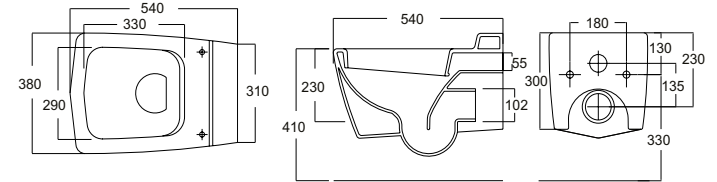

£385.00

LINEA

Linea Wall Hung WC
 w 380 x d 540 x h 300mm
 LN6006CW £285.00

Linea Wrap Over Soft Close Seat
 LN6105W £120.00

£405.00

Linea Back to Wall WC
 w 380 x d 540 x h 410mm
 LN6007CW £310.00

Linea Wrap Over Soft Close Seat
 LN6105W £120.00