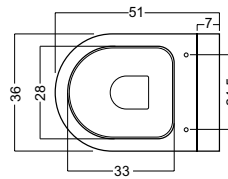

Stream II Wall Hung WC
w 360 x d 510 x h 310mm
RG6006CW £365.00

Stream II Wrap Over Soft Close Seat
RG6105W £140.00

£505.00