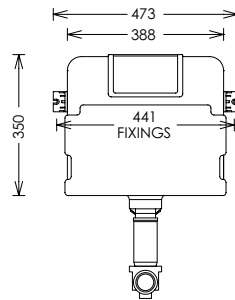

Mid height concealed cistern
WCC57X46 £129.00