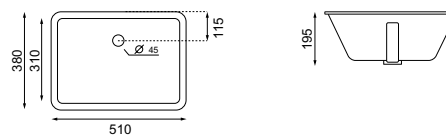

Requires undermount fixings T/0051
£14.95