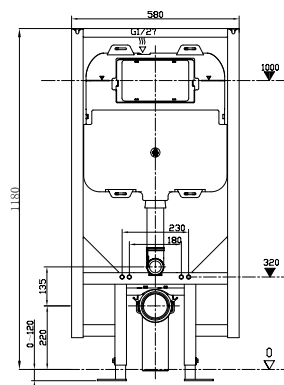

WALL HUNG WC SUPPORT FRAMES

0.82m height frame
WCF82X50 £289.00

0.98m height frame
WCF98X50 £289.00

1.18m height frame
WCF118X50 £289.00

ULTRA SLIM 1.18m height frame
WCF118X58-VS £299.00

WALL HUNG BASIN SUPPORT FRAMES