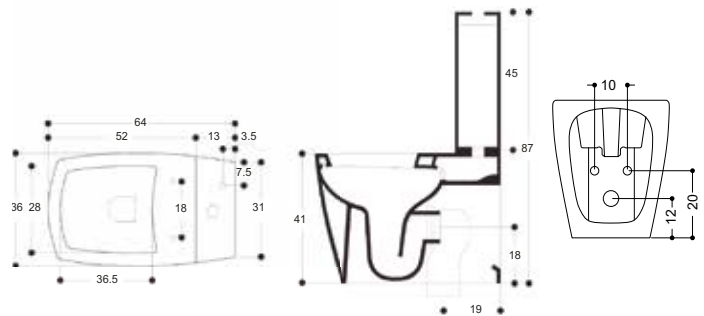

Touch Cistern
 w 310 x d 130 x h 450mm
 ED7005CW £290.00

Touch Wrap Over Soft Close Seat
 ED6105W £155.00

£895.00

Touch Back to Wall Bidet
 w 360 x d 520 x h 410mm
 ED8007CW £435.00

Touch Wall Hung Bidet
 w 360 x d 540 x h 300mm
 ED8006CW £465.00