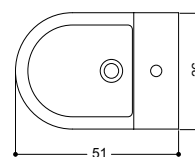

£825.00

Stream II Back to Wall Bidet
 w 360 x d 520 x h 420mm
 RG8007CW £359.00

Stream II Wall Hung Bidet
 w 360 x d 510 x h 320mm
 RG8006CW £349.00

SVELTE

Svelte White Back to Wall WC
 SE6007CW £345.00
 w 360/260 x d 520 x h 420mm