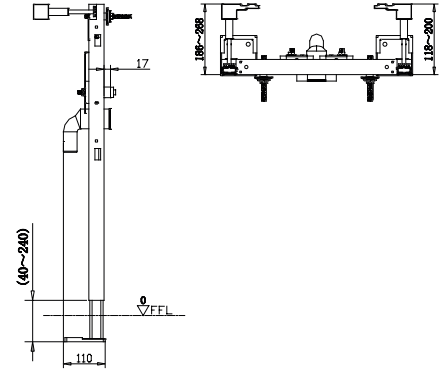

WALL HUNG BASIN SUPPORT FRAMES

0.82/0.98m height frame
BSF82X50 £190.00