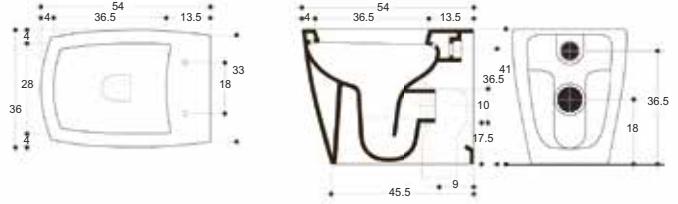

TOUCH

Touch Back to Wall WC
w 360 x d 540 x h 410mm
ED6007CW £430.00

Touch Wrap Over Soft Close Seat
ED6105W £155.00

£585.00