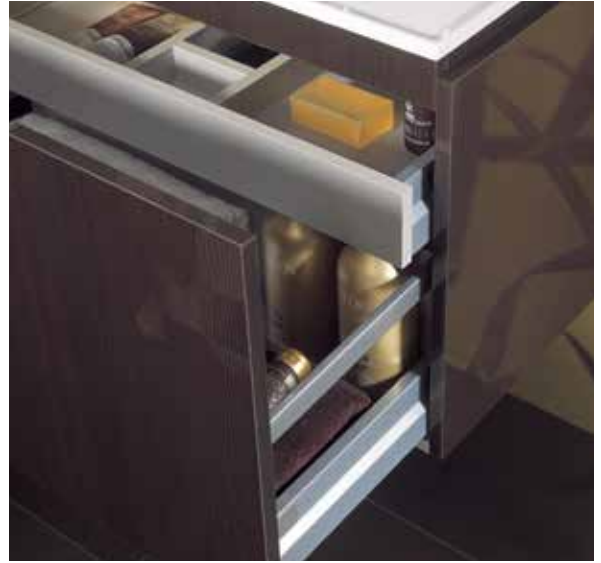

THOUGHTFULLY
DESIGNED

Concealed handle

BAUHAUS IT'S ALL ABOUT YOU
LUXE FINISHING TOUCHES

For the ultimate indulgence, Linea is manufactured using only the highest quality materials with a host of subtle details. A concealed, streamlined handle sits flush on the smooth pull out, soft closing drawers, which also offers a handy optional internal drawer for smaller, essential items.