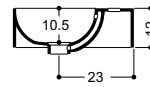

Celeste
w 500 x d 370 x h 120mm
WM1180SCW **£215.00**