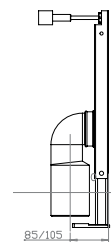

CONCEALED CISTERNS

Mid height concealed cistern
WCC57X46 £129.00

Tall concealed cistern
WCC75X50 £129.00

WALL HUNG WC SUPPORT FRAMES

Low height frame
WCF49X50 £179.00