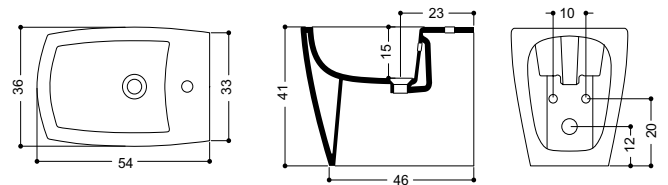

Touch Cistern
 w 310 x d 130 x h 450mm
 ED7005CW £290.00

Touch Wrap Over Soft Close Seat
 ED6105W £155.00

£895.00

Touch Back to Wall Bidet
 w 360 x d 520 x h 410mm
 ED8007CW £435.00

Touch Wall Hung Bidet
 w 360 x d 540 x h 300mm
 ED8006CW £465.00