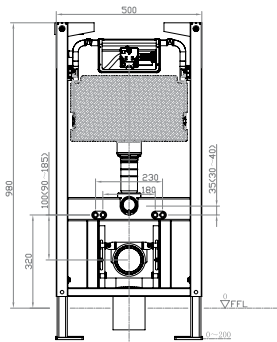

0.98m height frame
WCF98X50 £289.00