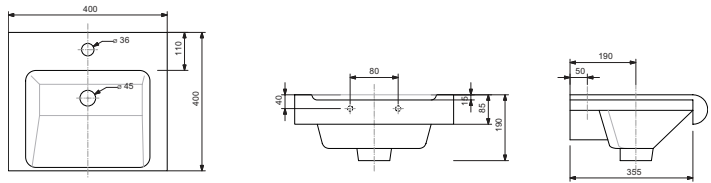

DESIGN

Design 100
w 1010 x d 460 x h 20mm
DE0004SCW **£360.00**

ESSENCE

Essence 40
w 400 x d 400 x h 90mm
ES0001SCW **£215.00**

Essence 50
w 500 x d 400 x h 90mm
ES0003SCW **£230.00**

Essence 60
w 600 x d 400 x h 90mm
ES0002SCW **£290.00**