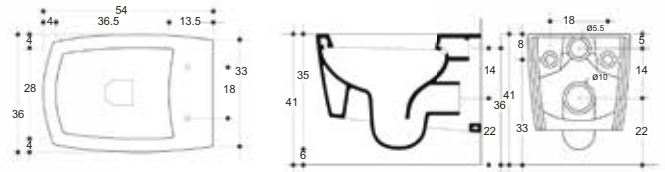

Touch Wall Hung WC
w 360 x d 540 x h 410mm
ED6006CW £430.00

Touch Wrap Over Soft Close Seat
ED6105W £155.00

£585.00