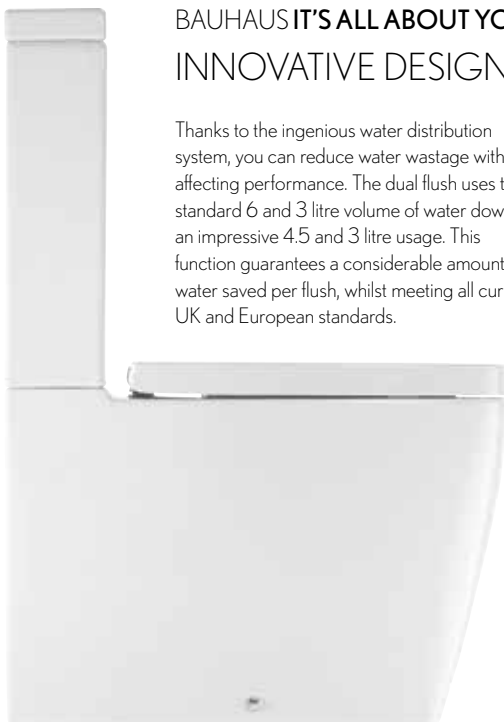

**BAUHAUS IT'S ALL ABOUT YOU
INNOVATIVE DESIGN**

Thanks to the ingenious water distribution system, you can reduce water wastage without affecting performance. The dual flush uses the standard 6 and 3 litre volume of water down to an impressive 4.5 and 3 litre usage. This function guarantees a considerable amount of water saved per flush, whilst meeting all current UK and European standards.