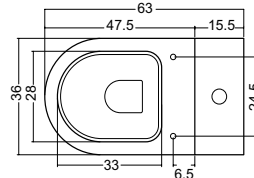

Stream II Close Coupled WC
w 360 x d 630 x h 390mm
RG6005CW £445.00

Stream II Cistern
w 360 x d 155 x h 440mm
RG7005CW £240.00

Stream II Wrap Over Soft Close Seat
RG6105W £140.00

£825.00