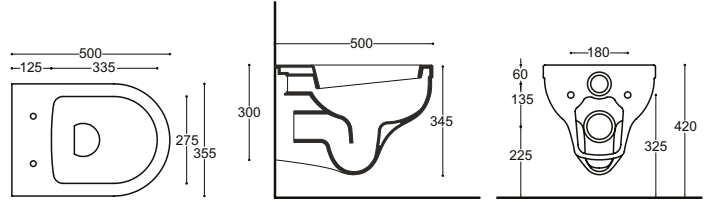

CENTRAL

Central Wall Hung WC
CE6006CW £275.00
w 355 x d 500 x h 345mm

Central Wrap Over Soft Close Seat
CE6105W £120.00

£395.00