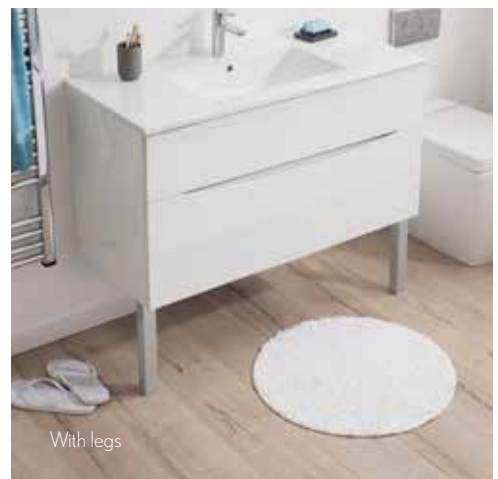

Incredibly versatile, this beautiful range has been developed with the family bathroom in mind. Retain a sense of calm with practical, hardworking storage elements that cater for the entire family. With light, clean lines, Glide II is welcoming whilst remarkably hardwearing too.

VERSATILITY IN FORM AND FUNCTION