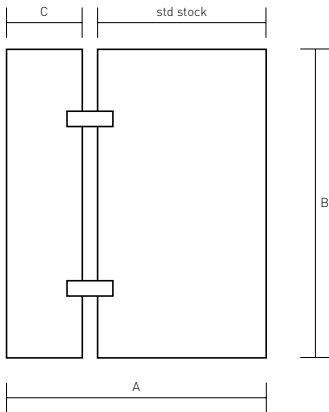

FAX BACK ORDER FORM BESPOKE OPTIONS

Please complete this form and return it to your retailer who will then fax it to Simpsons to confirm receipt and acceptance of the order.

Fax back to **0845 873 8841** or email **sales@simpsons-enclosures.co.uk**

RETAILER DETAILS

ORDER REF

DESIGN HINGED DOOR AND INLINE PANEL

Dimension A _____

Dimension B _____

Dimension C _____