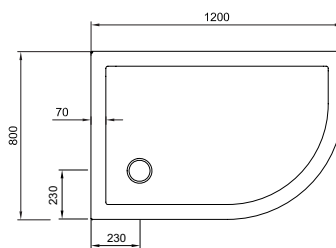

ST000Q800 800 x 800 x 40mm £129.00

ST000Q900 900 x 900 x 40mm £149.00

STQ81000L 800 x 1000 x 40mm (L) £179.00

STQ81000R 800 x 1000 x 40mm (R) £179.00

STQ81200L 800 x 1200 x 40mm (L) £199.00

STQ81200R 800 x 1200 x 40mm (R) £199.00