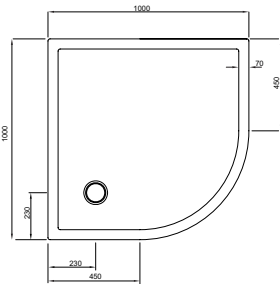

QUADRANT 40mm ACRYLIC SHOWER TRAYS

STQ91200L 900 x 1200 x 40mm (L) £209.00

STQ91200R 900 x 1200 x 40mm (R) £209.00

ST00Q1000 1000 x 1000 x 40mm £189.00

SHOWER TRAY FRAMES & PANELS

25mm SHOWER TRAY FRAMES & PANELS