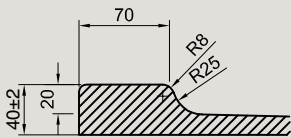

40mm ACRYLIC SHOWER TRAYS

FEATURES

- Low Profile - 40mm high
- Acrylic capped shower tray
- Steel frame structure for rigidity
- Easy clean surface
- Brilliant white finish

TRAY PROFILE