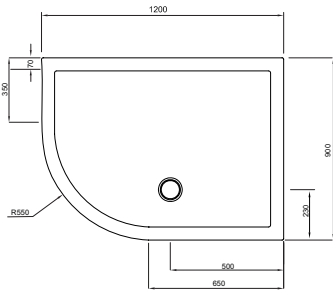

QUADRANT 40mm ACRYLIC SHOWER TRAYS

STQ91200L 900 x 1200 x 40mm (L) £209.00