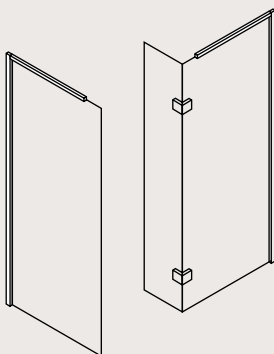

Walk In Easy Access with Walk In End Panel