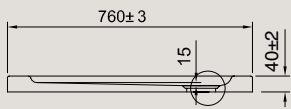

40mm ACRYLIC SHOWER TRAYS

FEATURES

- Low Profile - 40mm high
- Acrylic capped shower tray
- Steel frame structure for rigidity
- Easy clean surface
- Brilliant white finish

TRAY PROFILE