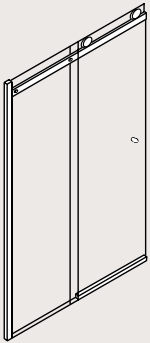

CENTRAL SINGLE SLIDER

FEATURES

- Simpsons Clear as standard
- 8mm toughened glass
- 30mm adjustment for easy fitting
- Reversible design
- Powershower proof
- Suitable for wetroom application
- Silver finish frame
- Unique roller design
- Single hung sliding door
- Floor or tray mounted

DIAGRAMS

Single Slider