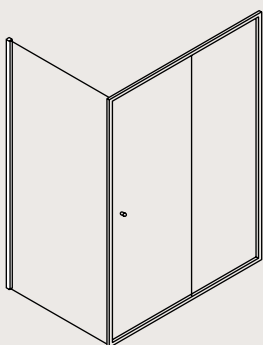

Single Slider with Side Panel