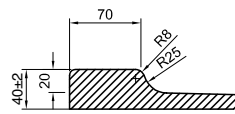

SIDE PANELS

Silver finish, clear glass

Width	Adjustment	Height	Product Code	PRICE (£)
800mm	775 - 790	1950	CSPSC0800	£325.00
900mm	875 - 890	1950	CSPSC0900	£335.00

SHOWER TRAYS & WASTES

Rectangular Shower Trays	Depth x Width	Product Code	PRICE (£)
	760 x 1200 x 40mm	STOR71200	£169.00
	800 x 1100 x 40mm	STOR81100	£169.00
	900 x 1100 x 40mm	STOR91100	£199.00
	800 x 1200 x 40mm	STOR81200	£179.00
	900 x 1200 x 40mm	STOR91200	£189.00
	900 x 1400 x 40mm	STWK91400	£299.00