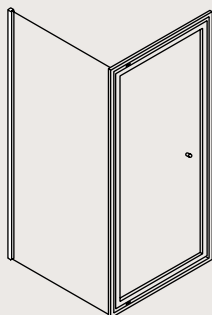

EDGE PIVOT DOOR

FEATURES

- Simpsons Clear as standard
- 6mm toughened glass pivot door
- 30mm adjustment for easy fitting
- Reversible design
- Powershower proof
- Silver finish frame

DIAGRAMS

Pivot Door

Pivot Door with Side Panel