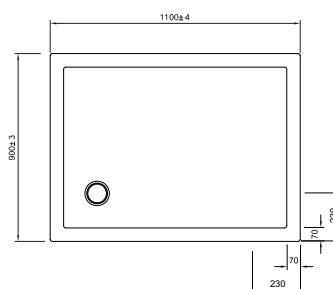

STOR81000 800 x 1000 x 40mm £159.00

STOR71200 760 x 1200 x 40mm £169.00

STOR81100 800 x 1100 x 40mm £169.00

STOR91100 900 x 1100 x 40mm £199.00

RECTANGULAR 40MM ACRYLIC SHOWER TRAYS

STOR81200 800 x 1200 x 40mm £179.00