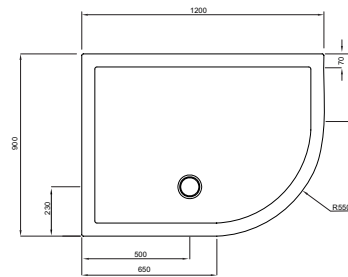

STQ91200R 900 x 1200 x 40mm (R) £209.00