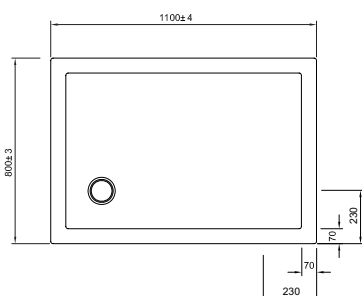

40mm ACRYLIC SHOWER TRAYS

RECTANGULAR 40mm ACRYLIC SHOWER TRAYS