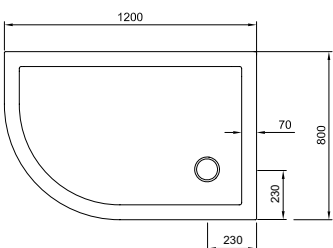

ST000Q800 800 x 800 x 40mm £129.00

ST000Q900 900 x 900 x 40mm £149.00

STQ81000L 800 x 1000 x 40mm (L) £179.00

STQ81000R 800 x 1000 x 40mm (R) £179.00

STQ81200L 800 x 1200 x 40mm (L) £199.00

STQ81200R 800 x 1200 x 40mm (R) £199.00