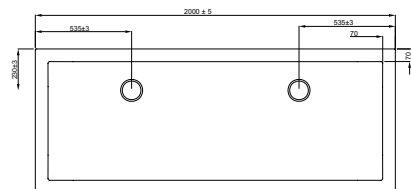

STOR81400 800 x 1400 x 40mm £299.00

STOR81500 800 x 1500 x 40mm £299.00

STOR81600 800 x 1600 x 40mm £299.00

STOR81800 800 x 1800 x 40mm £419.00

STOR82000 800 x 2000 x 40mm £455.00

40mm ACRYLIC SHOWER TRAYS