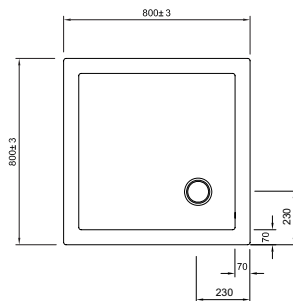

ST000S800 800 x 800 x 40mm £105.00