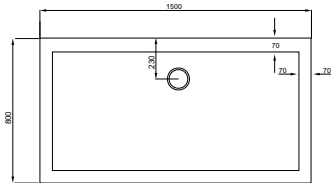

STOR81500 800 x 1500 x 40mm £299.00