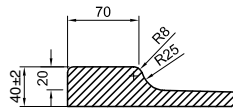

This enclosure requires a shower tray with a minimum ledge of 70mm.

High Flow Waste

Simpsons shower trays must only be used in conjunction with the Simpsons High Flow Waste.

STHFW6190 £45.00

For more information on shower trays, high flow waste see pages 146-163