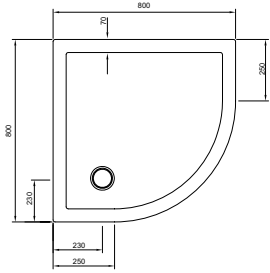

40mm ACRYLIC SHOWER TRAYS

QUADRANT 40MM ACRYLIC SHOWER TRAYS

ST000Q800 800 x 800 x 40mm £129.00