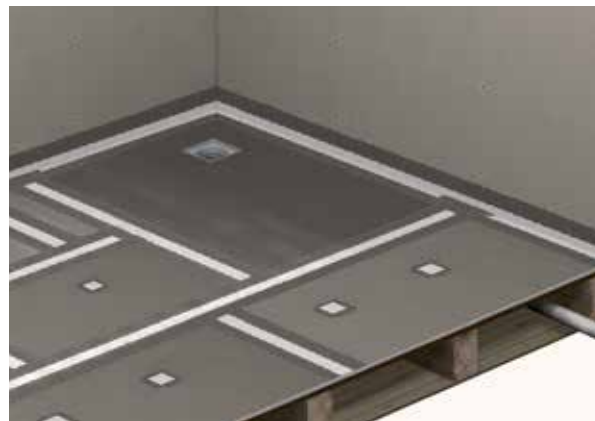

6. Seal all joints and fixings with waterproof joint sealing tape and corners. Your level access wetroom is now ready to tile.