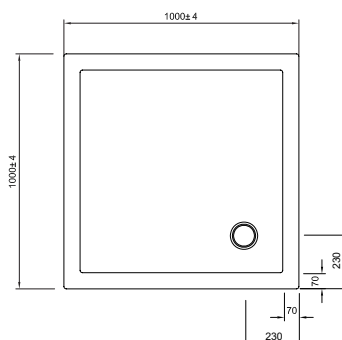

ST00S1000 1000 x 1000 x 40mm £195.00