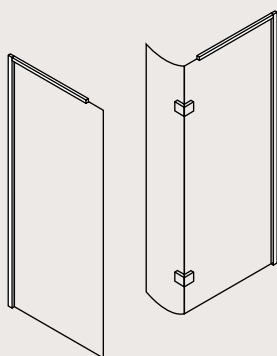

Walk In Easy Access with Walk In End Panel