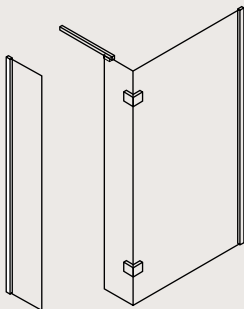

Double Sided Walk In Enclosure with Walk In End Panel