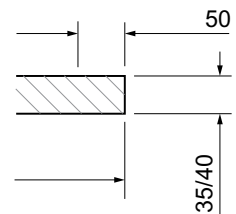

THE ULTIMATE IN STYLISH SHOWER TRAYS

Add natural beauty to the bathroom with Simpson's textured slate effect shower trays.

SIMPSONS IT'S ALL ABOUT YOU

NEW INNOVATIVE SHOWER TRAYS WITH UNIQUE ANTI-SLIP RADIAL

We understand that the practical performance of a shower tray is just as important as its aesthetic appeal. Specially developed using advanced technologies and superior materials, our Textured Slate-effect tray is produced from Acrylstone; a sophisticated composite of unique acrylic and stone. An ideal partner for overhead showerheads its innovative radial surface pattern allows water to drain quickly to the waste without building up. Featuring an anti-slip surface for extra safety and peace of mind along with an anti-bacterial additive that offers high levels of sanitation, its durable design is lighter in weight than alternative 'stone-effect' trays. Simple to install with unrivalled function, they come complete with fast flow waste and a stainless steel cover for a smart finishing touch.

Tray profile

SIMPSONS IT'S ALL ABOUT YOU

COLOURS TO SUIT YOUR STYLE

Designed to offer a stylish option that suits personal design preferences, our shower trays are available in three cutting-edge finishes that ooze a super-luxe feel; dramatic Black, minimalist White and authentic Slate Grey. For designer panache create a focal point in bathrooms and choose a finish that contrasts with wall and floor tiles, while a clean and crisp design in white is a great choice for streamlined spaces.