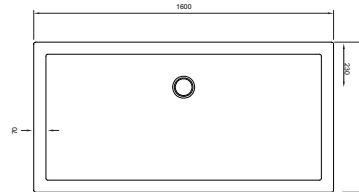

STOR81600 800 x 1600 x 40mm £299.00