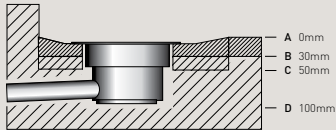

LEVEL ACCESS & 40MM SHOWER TRAYS

FEATURES

30mm low profile shower trays allow the easy installation of level access wetrooms in any domestic application

Improved thermal insulation

Eco-friendly product

SPECIFICATIONS

30mm

- A 0mm
- B 30mm Shower tray / floor panel 20/30mm
- C 50mm Support panel 20mm
- D 100mm Waste space

40mm