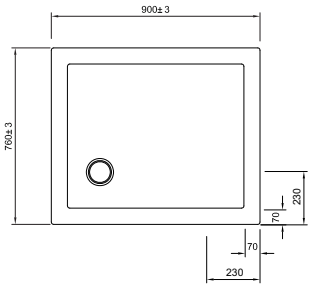

40mm ACRYLIC SHOWER TRAYS

RECTANGULAR 40mm ACRYLIC SHOWER TRAYS