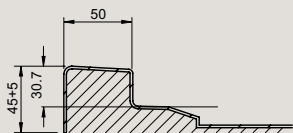

45MM STONE RESIN SHOWER TRAYS

FEATURES

White surface has anti-bacterial properties

Waste on quads is offset so that unobstructive when entering and exiting the showering area

Lifetime guarantee

New rear construction for easy fit leg system

Direct to floor or raised installation application on each tray

EN14527:2006 Class 1 compliant

EN15720:2009 compliant

90mm waste outlet

Leg set and panels available, see page 162

TRAY PROFILE

HIGH FLOW WASTE

Simpsons shower trays must only be used in conjunction with the Simpsons High Flow Waste. STHFW6190 **£45.00**