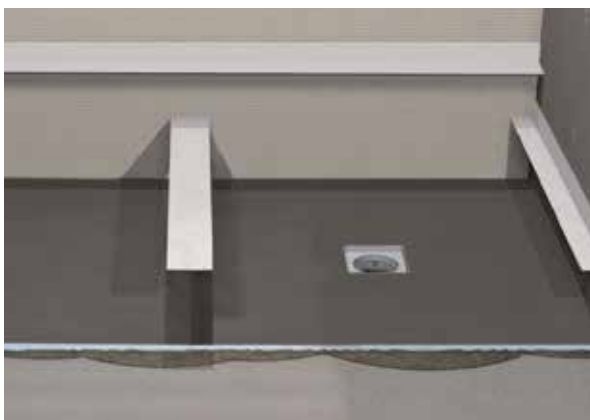

5. Fit floor panels to entire floor area sealing joints with waterproof joint tape.