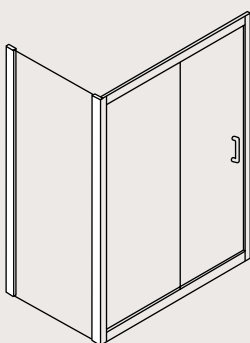

Single Slider with Side Panel