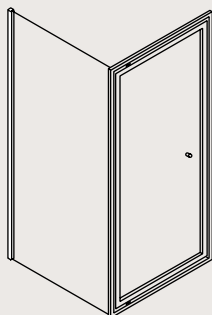

Pivot Door with Side Panel