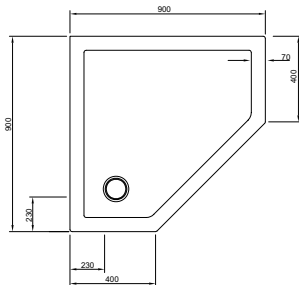

WALK IN 40MM ACRYLIC SHOWER TRAYS

STWK91400 900 x 1400 x 40mm £299.00

STWK81700 800 x 1700 x 40mm £349.00

PENTAGON 40mm ACRYLIC SHOWER TRAYS

ST000P900 900 x 900 x 40mm £189.00

40mm ACRYLIC SHOWER TRAYS

QUADRANT 40MM ACRYLIC SHOWER TRAYS