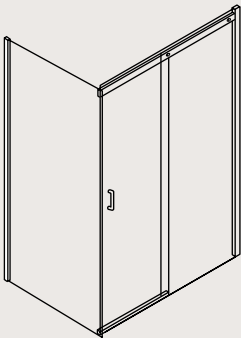

Single Slider with Side Panel