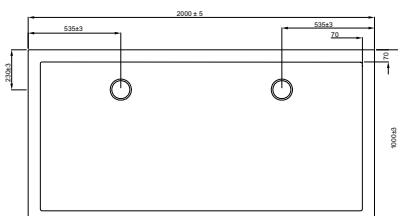

STOR102000 1000 x 2000 x 40mm £455.00