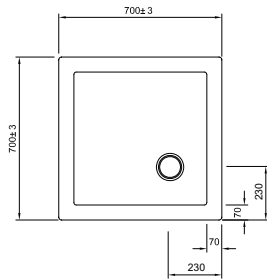

SQUARE 40mm ACRYLIC SHOWER TRAYS

ST000S700 700 x 700 x 40mm £89.00