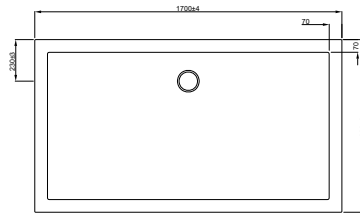

STOR91700 900 x 1700 x 40mm £349.00