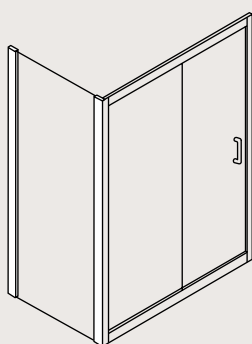

Single Slider with Side Panel