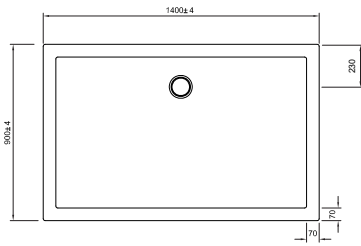

WALK IN 40MM ACRYLIC SHOWER TRAYS

STWK91400 900 x 1400 x 40mm £299.00