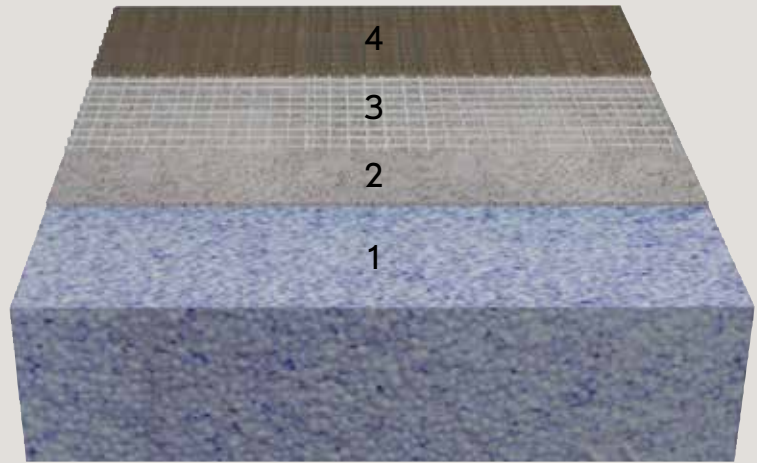

Shower trays can be reduced by 100mm

1. Polystyrene hard foam 2. Contact mortar layer
3. Glass fibre fabric 4. Coating mortar layer

STANDARD PANELS

All our products are manufactured from the highest quality structural hard foam which is water resistant, has high thermal qualities and a special mortar coating with glass fibre reinforcement.