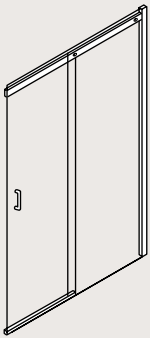

- Simpsons Clear as standard
- 10mm toughened glass
- 30mm adjustment for easy fitting
- Reversible design
- Powershower proof
- Silver finish frame
- Frameless sliding door
- Floor or tray mounted

DIAGRAMS