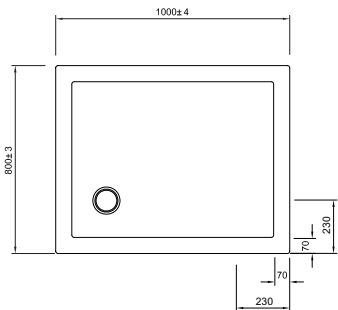

40mm ACRYLIC SHOWER TRAYS

RECTANGULAR 40mm ACRYLIC SHOWER TRAYS