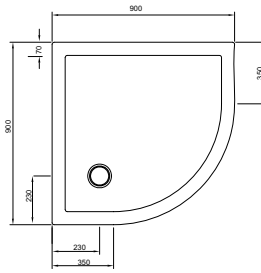

ST000Q900 900 x 900 x 40mm £149.00