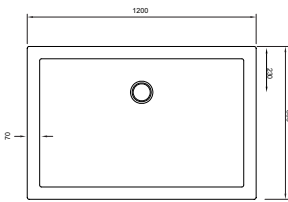

STOR81000 800 x 1000 x 40mm £159.00

STOR71200 760 x 1200 x 40mm £169.00

STOR81100 800 x 1100 x 40mm £169.00

STOR91100 900 x 1100 x 40mm £199.00

RECTANGULAR 40MM ACRYLIC SHOWER TRAYS

STOR81200 800 x 1200 x 40mm £179.00