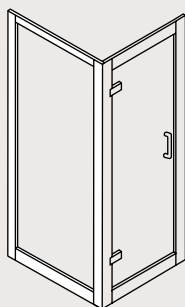

Hinged Door with Side Panel