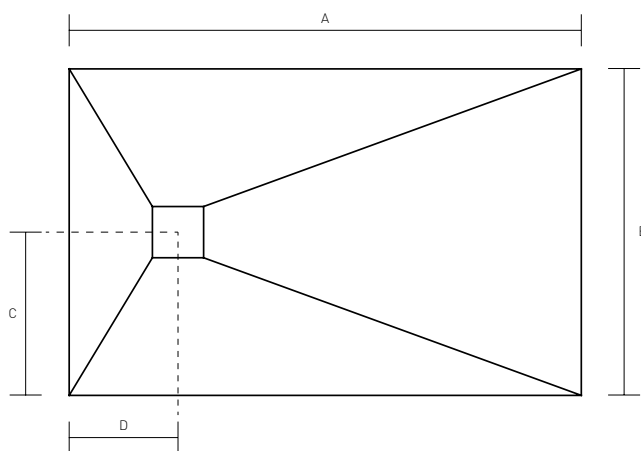

FAX BACK ORDER FORM BESPOKE WETROOM SHOWER TRAYS

RETAILER DETAILS

ORDER REF

Bespoke Tray Diagram

Required dimensions are as follows:

- Dimension A - length
- Dimension B - width
- Dimension C - drain distance from edge
- Dimension D - drain distance from edge