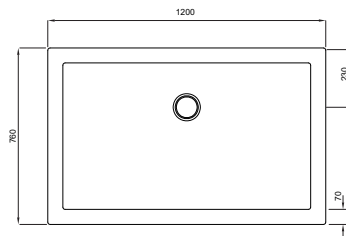

STOR71200 760 x 1200 x 40mm £169.00