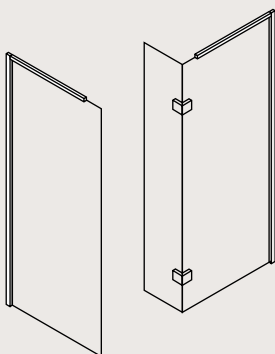

Walk In Easy Access with Walk In End Panel