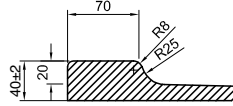

This enclosure requires a shower tray with a minimum ledge of 70mm.

High Flow Waste

Simpsons shower trays must only be used in conjunction with the Simpson's High Flow Waste.

STHFW6190 £45.00

For more information on shower trays, high flow waste see pages 146-163

NEW 25mm STONE RESIN SHOWER TRAY & WASTE

Slick and stylish, the complete minimalist look for any bathroom. 25mm ultra low profile shower tray. See page 146 for more information