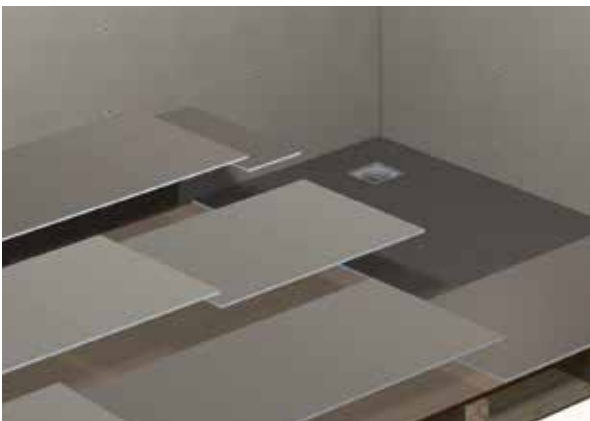

5. Fit shower tray and floor panels to entire floor area using board fixing adhesive and screws.