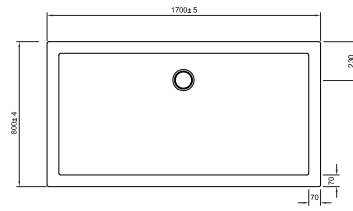

STWK81700 800 x 1700 x 40mm £349.00