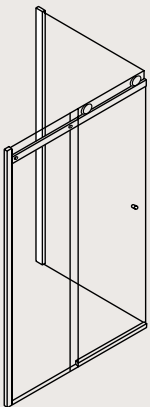

Single Slider with Side Panel