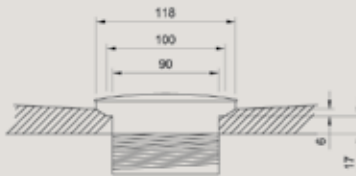

HIGH FLOW WASTE

Simpsons shower trays must only be used in conjunction with the Simpsons High Flow Waste. STHFW6190 **£45.00**