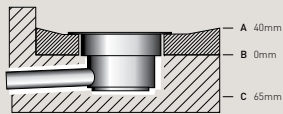

- A 40mm Shower base 30/40mm
- B 0mm
- C 65mm Waste space

LEVEL ACCESS SHOWER TRAY 30mm CORNER DRAIN

	Depth x Width x Height	Product Code	PRICE (£)
	1200 x 900 x 30mm	WRST12X9LEC	£478.80
	1600 x 900 x 30mm	WRST16X9LEC	£514.80

LEVEL ACCESS SHOWER TRAY 30mm CENTRE DRAIN

	Depth x Width x Height	Product Code	PRICE (£)
	1200 x 900 x 30mm	WRST12X9LCE	£478.80
	1600 x 900 x 30mm	WRST16X9LCE	£514.80

40mm LOW PROFILE SHOWER TRAYS

	Depth x Width x Height	Product Code	PRICE (£)
	1200 x 900 x 40mm	WRST12X9EC	£358.80
	1600 x 900 x 40mm	WRST16X9EC	£442.80
	1800 x 900 x 40mm	WRST18X9CE	£466.80

For installation components, see page 174