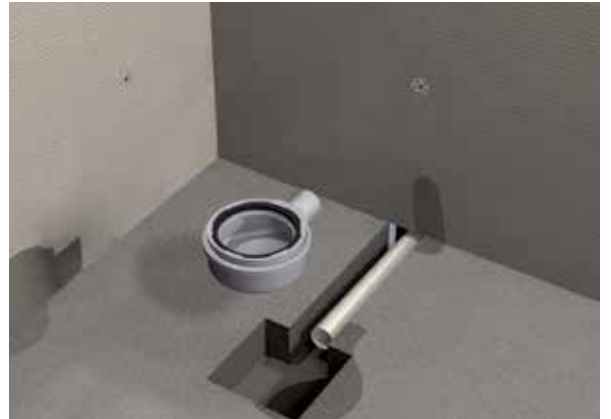

CONCRETE FLOORS

1. You will need to cut out the concrete floor to recess the waste and tray where appropriate.

2. Fit the horizontal waste into position within the concrete floor.

3. Fit the shower tray into position using fixing adhesive.