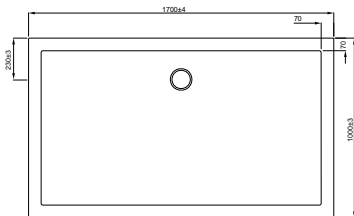

STOR101700 1000 x 1700 x 40mm £349.00