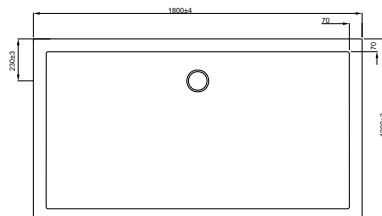

STOR101800 1000 x 1800 x 40mm £419.00