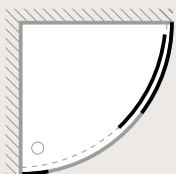

DIAGRAMS

Quadrant Single Door

Door opening

QUADRANT SINGLE DOOR

Silver finish, clear glass

Width	Door Entry Width	Adjustment	Height	Product Code	PRICE (£)
800mm	480	770 - 785	1950	EQSSC0800	£545.00
900mm	480	870 - 885	1950	EQSSC0900	£595.00
1000mm	480	970 - 985	1950	EQSSC1000	£645.00
1000 x 800mm	480	970 - 985 x 770 - 785	1950	EQSSC10X8	£645.00
1200 x 800mm	480	1170 - 1185 x 770 - 785	1950	EQSSC12X8	£675.00
1200 x 900mm	480	1170 - 1185 x 870 - 885	1950	EQSSC12X9	£675.00