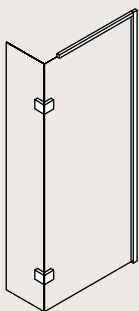

ELITE WALK IN EASY ACCESS

FEATURES

- Simpsons Clear as standard
- 8mm toughened glass
- 15mm adjustment for easy fitting
- Reversible design
- Powershower proof
- Bright chrome plated profile finish
- Folding panel for easy access
- Floor or tray mounted
- 180° hinge
- Concealed profile fixings

DIAGRAMS

Walk In Easy Access