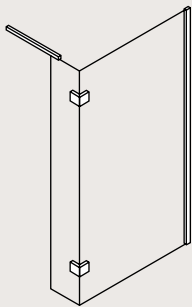

DESIGN DOUBLE SIDED WALK IN ENCLOSURE

FEATURES

- Simpsons Clear as standard
- 8mm toughened glass
- 15mm adjustment for easy fitting per panel
- Reversible design
- Powershower proof
- Silver finish frame
- Semi-frameless modern design
- Tray mounted only

DIAGRAMS

Double Sided Walk In Enclosure