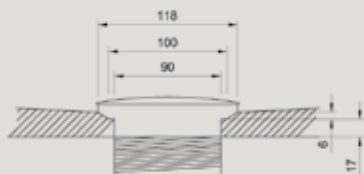

HIGH FLOW WASTE

Simpsons shower trays must only be used in conjunction with the Simpsons High Flow Waste. STHFW6190 **£45.00**