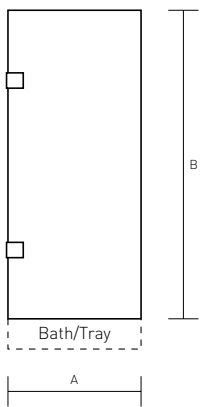

TEN FIXED PANEL

Dimension A _____

Dimension B _____