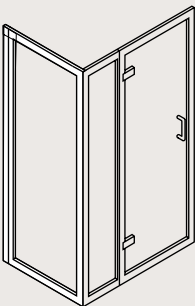

Frameless Hinged Door with Inline Panel & Side Panel