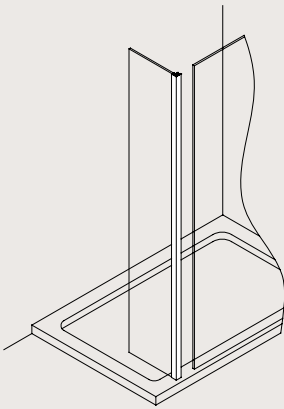

DESIGN RETURN PANEL

FEATURES

- Simpsons Clear as standard
- Support arm included
- 8mm fixed panel
- Silver finish profile
- Powershower proof

DIAGRAMS

Return Panel

RETURN PANEL*

Silver finish, clear glass

Width	Height	Product Code	PRICE (£)
200mm	1950	DEPSC0200	£175.00
300mm	1950	DEPSC0300	£199.00
400mm	1950	DEPSC0400	£225.00
500mm	1950	DEPSC0500	£235.00

*For use with the Design Walk in Panel, see pages 52-53