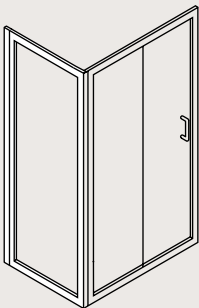

Single Slider with Side Panel