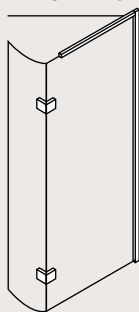

DESIGN WALK IN EASY ACCESS

FEATURES

- Simpsons Clear as standard
- 8mm toughened glass
- 15mm adjustment for easy fitting
- Reversible design
- Powershower proof
- Suitable for wetroom application
- Silver finish frame
- Semi-frameless modern design
- Folding panel for easy access
- 180 degree hinge
- Frameless door
- Floor or tray mounted

DIAGRAMS

Walk In Easy Access