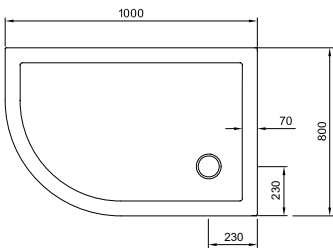

STQ81000L 800 x 1000 x 40mm (L) £179.00