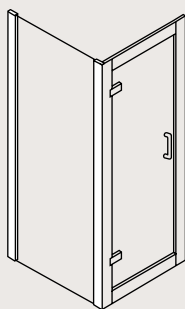

Hinged Door with Side Panel