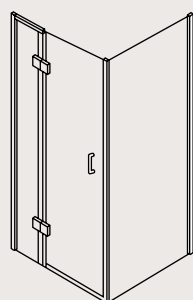

Hinged Door with Inline Panel & Side Panel