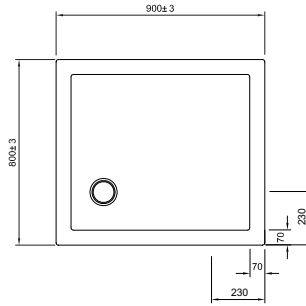

STOOR8900 800 x 900 x 40mm £149.00