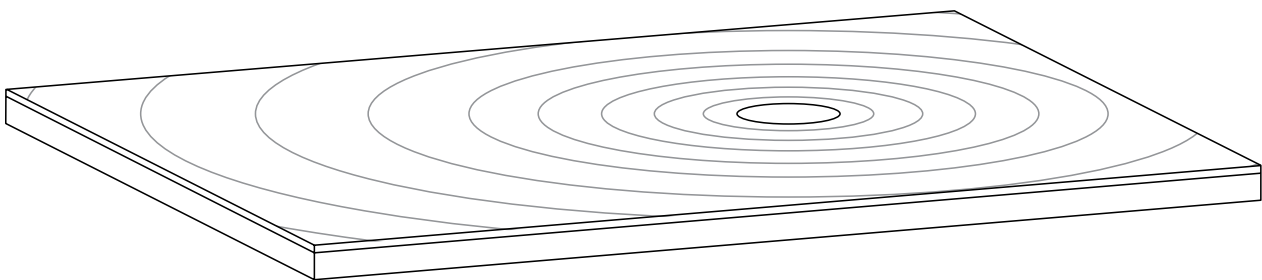

THE ULTIMATE IN STYLISH SHOWER TRAYS

Add natural beauty to the bathroom with Simpson's textured slate effect shower trays.

SIMPSONS IT'S ALL ABOUT YOU

NEW INNOVATIVE SHOWER TRAYS WITH UNIQUE ANTI-SLIP RADIAL

We understand that the practical performance of a shower tray is just as important as its aesthetic appeal. Specially developed using advanced technologies and superior materials, our Textured Slate-effect tray is produced from Acrylstone; a sophisticated composite of unique acrylic and stone. An ideal partner for overhead showerheads its innovative radial surface pattern allows water to drain quickly to the waste without building up. Featuring an anti-slip surface for extra safety and peace of mind along with an anti-bacterial additive that offers high levels of sanitation, its durable design is lighter in weight than alternative 'stone-effect' trays. Simple to install with unrivalled function, they come complete with fast flow waste and a stainless steel cover for a smart finishing touch.

SIMPSONS IT'S ALL ABOUT YOU

COLOURS TO SUIT YOUR STYLE

Designed to offer a stylish option that suits personal design preferences, our shower trays are available in three cutting-edge finishes that ooze a super-luxe feel; dramatic Black, minimalist White and authentic Slate Grey. For designer panache create a focal point in bathrooms and choose a finish that contrasts with wall and floor tiles, while a clean and crisp design in white is a great choice for streamlined spaces.