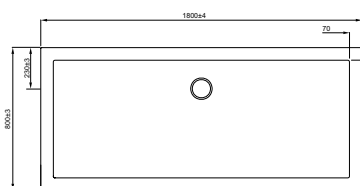

STOR81400 800 x 1400 x 40mm £299.00

STOR81500 800 x 1500 x 40mm £299.00

STOR81600 800 x 1600 x 40mm £299.00

STOR81800 800 x 1800 x 40mm £419.00

STOR82000 800 x 2000 x 40mm £455.00

40mm ACRYLIC SHOWER TRAYS