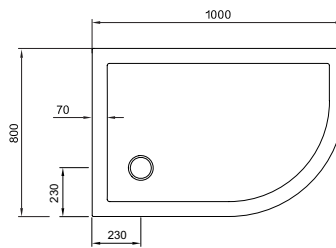

ST000Q800 800 x 800 x 40mm £129.00

ST000Q900 900 x 900 x 40mm £149.00

STQ81000L 800 x 1000 x 40mm (L) £179.00

STQ81000R 800 x 1000 x 40mm (R) £179.00

STQ81200L 800 x 1200 x 40mm (L) £199.00

STQ81200R 800 x 1200 x 40mm (R) £199.00