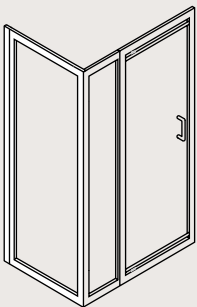

FEATURES

- 4mm toughened glass pivot door and inline panel
- 60mm adjustment for easy fitting
- Reversible design
- Easy installation
- Powershower proof
- Silver finish frame

DIAGRAMS

Pivot Door with Inline Panel