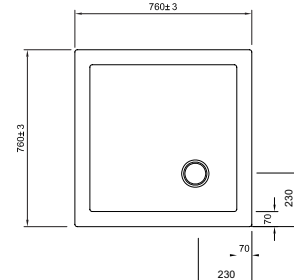

ST000S760 760 x 760 x 40mm £89.00