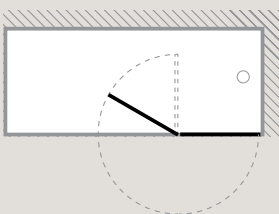

20mm adjustment for easy fitting

Reversible design

Powershower proof

Silver finish frame

Semi-frameless modern design

Frameless outward opening bath screen

DIAGRAMS

Semi-Frameless Double Bath Screen -
Outward Opening