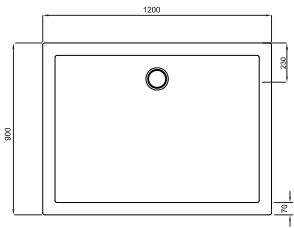

40mm ACRYLIC SHOWER TRAYS

RECTANGULAR 40MM ACRYLIC SHOWER TRAYS

STOR91200 900 x 1200 x 40mm £189.00