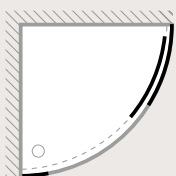

DIAGRAMS

Quadrant Single Door

Door opening

QUADRANT SINGLE DOOR

Bright polished chrome finish, clear glass

Width	Door Entry Width	Adjustment	Height	Product Code	PRICE (£)
900mm	460	860 - 880 (20mm per panel)	1950	LOSSC0900	£895.00
1000 x 800mm	460	960 - 980 x 760 - 780 (20mm per panel)	1950	LOSSC10X8	£945.00
1200 x 800mm	460	1160 - 1180 x 760 - 780 (20mm per panel)	1950	LOSSC12X8	£995.00
1200 x 900mm	460	1160 - 1180 x 860 - 880 (20mm per panel)	1950	LOSSC12X9	£995.00