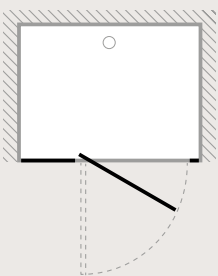

Door opening

PIVOT DOOR WITH INLINE PANEL

Silver finish, clear glass

Width	Door Entry Width	Adjustment	Height	Product Code	PRICE (£)
1000mm	489	957 - 1017	1850	7135/7114	£495.00
1100mm	554	1055 - 1115	1850	7138/7153	£535.00
1200mm	660	1160 - 1220	1850	7141/7153	£565.00

SIDE PANELS

Silver finish, clear glass

Width	Adjustment	Height	Product Code	PRICE (£)
700mm	664 - 694	1850	7144	£199.00
760mm	729 - 759	1850	7147	£199.00
800mm	765 - 795	1850	7166	£199.00
900mm	865 - 895	1850	7150	£229.00
1000mm	965 - 995	1850	7167	£352.00
1200mm	1165 - 1195	1850	7168	£352.00

Please note a side panel will add 8mm to the minimum width of a door

SHOWER TRAYS & WASTES

Rectangular Shower Trays	Depth x Width	Product Code	PRICE (£)
	800 x 1000 x 40mm	STOR81000	£159.00
	760 x 1200 x 40mm	STOR71200	£169.00
	800 x 1100 x 40mm	STOR81100	£169.00
	900 x 1100 x 40mm	STOR91100	£199.00
	800 x 1200 x 40mm	STOR81200	£179.00
	900 x 1200 x 40mm	STOR91200	£189.00

High Flow Waste

Simpsons shower trays must only be used in conjunction with the Simpsons High Flow Waste.

STHFW6190 £45.00

For more information on shower trays, high flow waste see pages 146-163

NEW 25mm STONE RESIN SHOWER TRAY & WASTE

Slick and stylish, the complete minimalist look for any bathroom. 25mm ultra low profile shower tray. See page 146 for more information