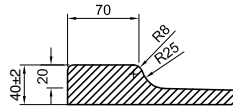

SHOWER TRAYS & WASTES

Quadrant Shower Trays	Depth x Width	Product Code	PRICE (£)
	900 x 900 x 40mm	ST000Q900	£149.00