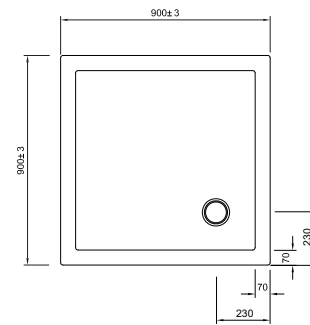

ST000S900 900 x 900 x 40mm £145.00