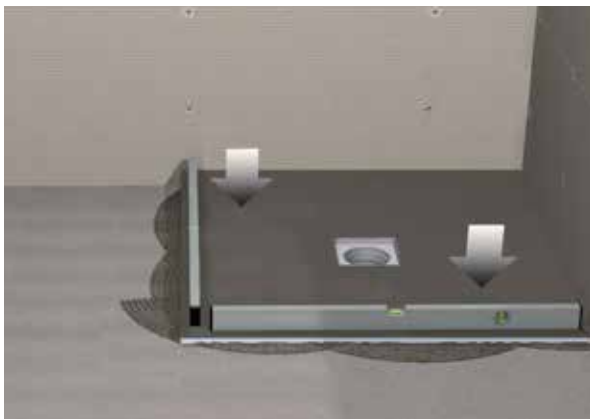

CONCRETE FLOORS

1. You will need to cut out the concrete floor to recess the waste and tray where appropriate.

2. Fit the horizontal waste into position within the concrete floor.

3. Fit the shower tray into position using fixing adhesive.