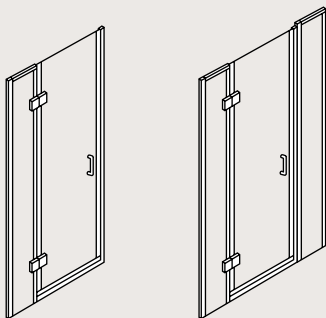

TEN HINGED DOOR WITH INLINE PANEL

FEATURES

- Simpsons Clear as standard
- 10mm toughened glass
- 30mm adjustment for easy fitting
- Reversible design
- Powershower proof
- Silver finish frame
- Frameless hinged door
- Floor or tray mounted

DIAGRAMS

Hinged Door with Inline Panel

Hinged Door with 2 Inline Panels (1200 & 1400mm)