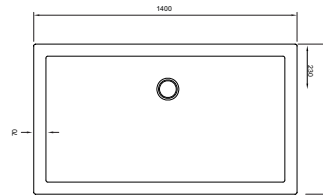

STOR81400 800 x 1400 x 40mm £299.00